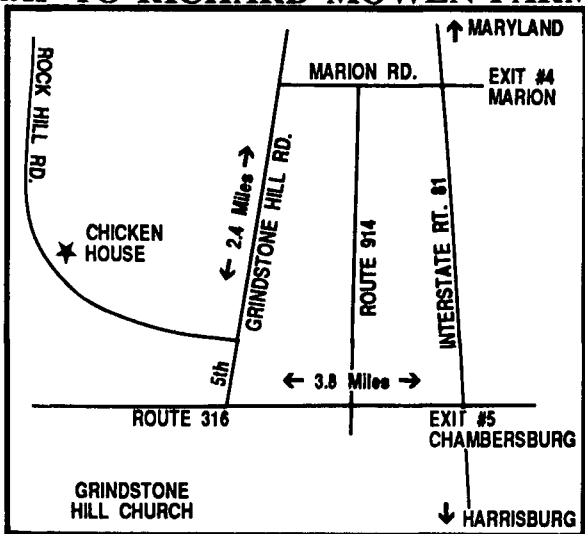

MAP TO RICHARD MOWEN FARM

Feed And Birds
Owned And Contracted
By PARAMOUNT
FEED & SUPPLY,
Hagerstown, MD.
301-733-8150

Contracts Are Available For
New And Remodeled Houses
With CHORE-TIME® And
ULTRA-FLO® Systems