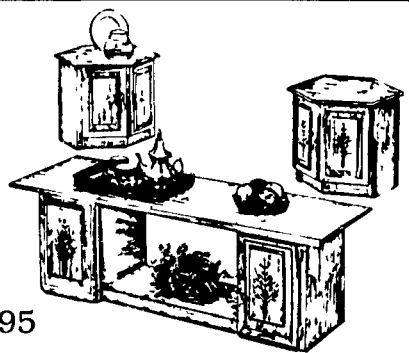

CONTEMPORARY COUNTRY SET

Cocktail Table And 2 End Tables

OUR CASH PRICE **$129.95** Reg. Ret. $379.95

BRASS "TOUCH" LAMP

Reg. Retail $129.95

WITH STORE COUPON
$22.95

BUNK BEDS

Ladder, Safety Rails & Bunkies. Also Breaks Down To Twin Size Beds.

Choice Of Sculptured Or Spindle End In Bookcase Model
Reg. Retail

OUR CASH PRICE **$185.00** **$165.00**