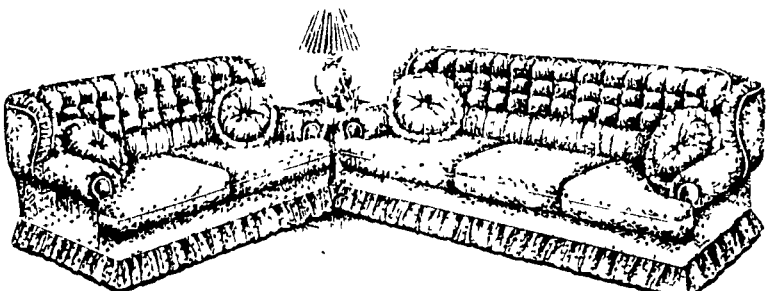

WOOD TOP
OUR CASH PRICE
\$289.95

\$49.95 Seat Pads FREE With Purchase!

6 PC. PINE LIVING ROOM GROUP With Party Ottoman In Antron Nylon

Reg. Retail \$1099.95

OUR CASH PRICE.....**\$299.95**

Matching Pair Of Lamps & Shades **\$35.00 CASH PRICE**

COUNTRY CASUAL LIVING ROOM SUITE
Sofa, Chair and Loveseat
Reg. Retail \$1899.95

OUR CASH PRICE
\$589.95

Back In Stock!

3 PC. LIVING ROOM SET

- Sofa & Loveseat, Each w/Incliner
- Corner Table
- Reg. Retail \$1829.95
- OR
- 2 Loveseats, Ea. w/Incliners, Corner Table
- 2 Pc. Living Room - Sofa w/2 Incliners Plus Chair
- Reg. Retail \$1,599.95