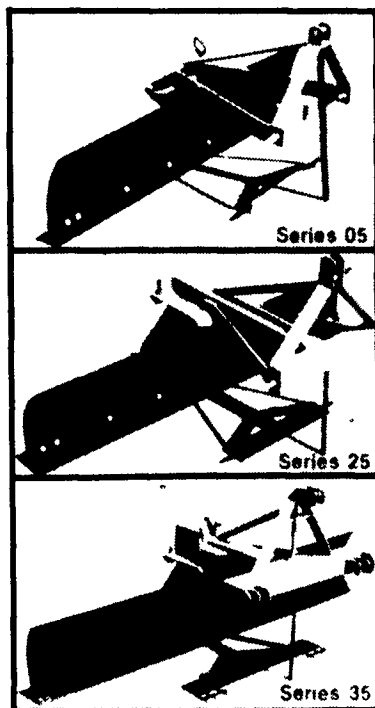

LAND PRIDE REAR BLADES

The four series of Land Pride Rear Blades provide you with a choice of 10 different models. Whether it's a hobby blade for a 20 horsepower tractor or a heavy-duty model with angle, tilt and offset, you'll find a Land Pride blade to match your tractor — and your job.

Quality designs and rugged construction are evident throughout the rear blade line. Each blade has a heavy-duty rolled moldboard to keep material flowing smoothly. And all Land Pride blades have replaceable, high-carbon, heat-treated cutting edges. They are reversible on the 15, 25, and 35 series for an even longer life.

Land Pride Rear Blades are available with a full range of options, including skid shoes, side plates, gauge wheels, and — on the 35 series — a hydraulic cylinder to adjust offset on-the-go.

Rear Blade Features:

- Heavy-duty rolled moldboards
- Replaceable, high-carbon, heat-treated cutting edges; 3/8"x3" on 05 series, 1/2" x 6" on 15, 25, and 35 series
- Horsepower ratings from 20 to 65
- Angle adjustments on all models; tilt and offset on 35 series
- Full range of options

Public Auction Register

JULY

THURS JULY 7 - 1PM Furniture, Household, Auto; Including The Luther Wilson Estate. Located 1 1/10 Mile North of Manchester, Pa. Along Rt. 181, Turn Right at Gray Rock. Watch for Signs. Rentzel's Auction Service.

FRI JULY 8 - 5:30PM Real Estate, Guns, HH. On Rt. 850, 2 mi. S of Kistler, PA 6 mi W of Loysville, Perry Co., Pa. Owners: William & Nancy Palm. Auct: Kling's Auctions, Inc.

FRI JULY 8 - 8PM Complete Milking Herd and Bred Heifer Dispersal. Smoke-town Quality Dairy Sales, Smoketown, Pa. Rte. 340 Steven Brendlinger, Owner Gordon & Helen Fritz, Aucts.

SAT JULY 9 - 9AM Amish School Benefit Sale. 50 Quilts, Farm Equip At the Sherman View School, Perry Co., Pa., 3 mi W of Loysville, 1 mi S of Centre off Rt 274, 35 mi NW of Harburg, Pa By Perry Co Amish Parochial Schools Managed by Kling's Auctions, Inc

SAT JULY 9 - 10AM Farm Equipment Whitehall, Va From N or S on Rt 81 exit onto Rt. 37 & follow to exit for 522 N Go N to 1st traffic light, turn right & go 9 mi to sale If coming W on Rt. 7 or 50 toward Winchester, take 81 N & follow above instructions Rudolph Auction Service. Paul E. Richards.

SAT JULY 9 - 10AM Furniture And Antiques from Local estates At Rudnick's Sales, Route 213 Galena, MD. Harry Rudnick & Sons, aucts.

MON JULY 11 - 4PM Huge Farm Dispersal. Sekoll Farm, Greenwood, N.Y Follow arrows off Rts. 248 or 418 (12 miles from Knoxville, Pa.) DH Rumsey, Sale Manager. Victor Kent And Sons, Aucts

JULY 18 - 7PM 3 Acre M/L Farmette Bordening Pequea Creek Located At 55 Paradise Lane — Take Rt 30 East of Lancaster approx 9 miles — Turn south at Paradise Fellowship Church on to Singer Ave. follow to Paradise Lane (Watch for auction sign). Jake Eichelberger, Owner. Attorney Linda Kling, Ron Funk & Gordon Ressler, Aucts

1 FARM EQUIPMENT

NEW EQUIPMENT

WHITE-
FB 21, 4WD
FB 31, 4WD w/Loader
598 5/6 Bot. Plow
435 10 Ft. Conserv.
Chisel Plow
5100 4-Row Planter
w/Dry Fert.