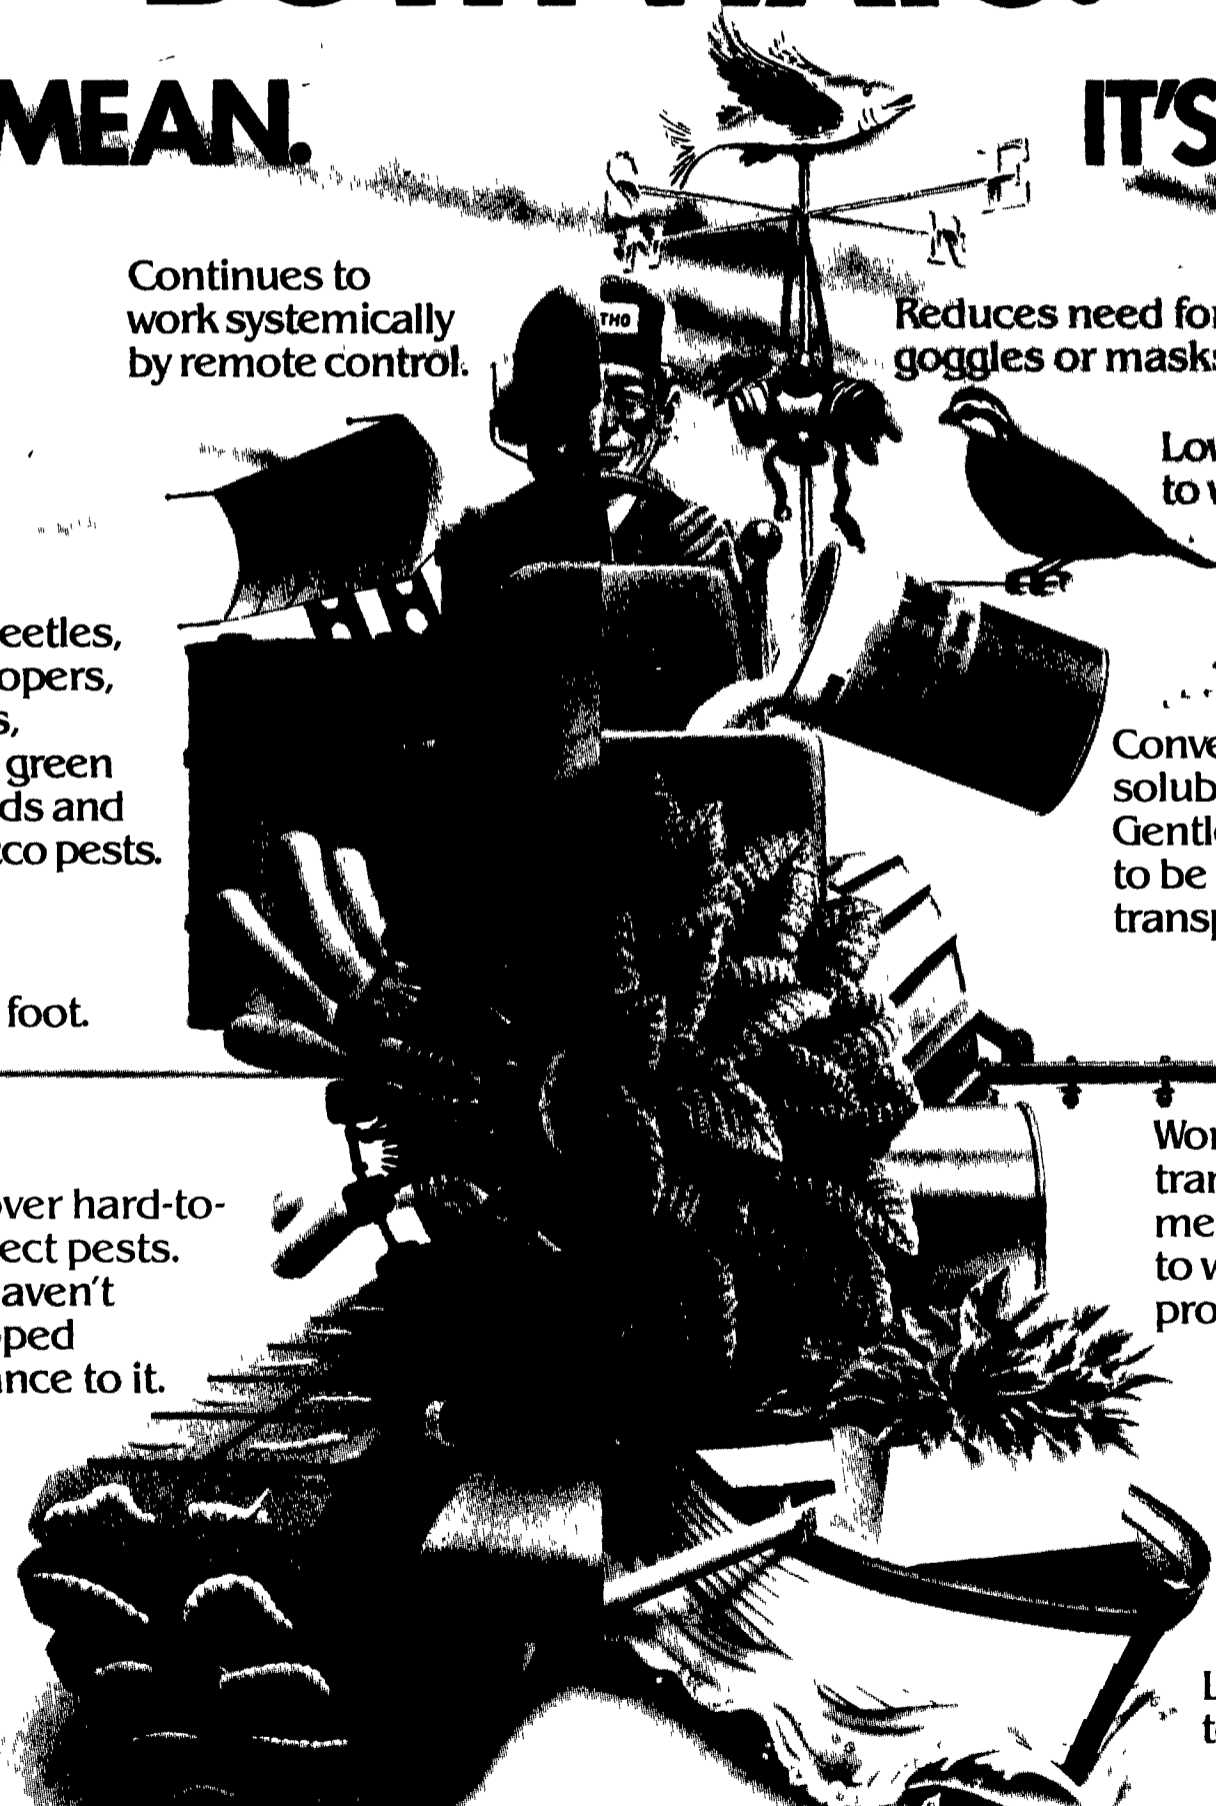

THE ORTHENE MACHINE PROTECTS TOBACCO BOTH WAYS.

IT'S MEAN.

IT'S MILD.

Continues to work systemically by remote control.

Reduces need for goggles or masks.*

Low hazard to wildlife.

Drills flea beetles, cabbage loopers, hornworms, budworms, green peach aphids and other tobacco pests.

Convenient-to-use soluble powder. Gentle enough to be used in transplant water.

Sprayable by vehicle or on foot.

Rolls over hard-to-kill insect pests. They haven't developed resistance to it.

Workers riding transplant equipment don't need to wear special protective clothing.

Kills tobacco pests, but used as directed won't burn plants.

Low toxicity to fish.

ORTHENE® Tobacco Insect Spray

*Refer to state regulations. Avoid accidents. For safety, read the entire label including precautions. Use all chemicals only as directed. Copyright © 1987 Chevron Chemical Company. All rights reserved.

ORTHO
Chevron Chemical Company