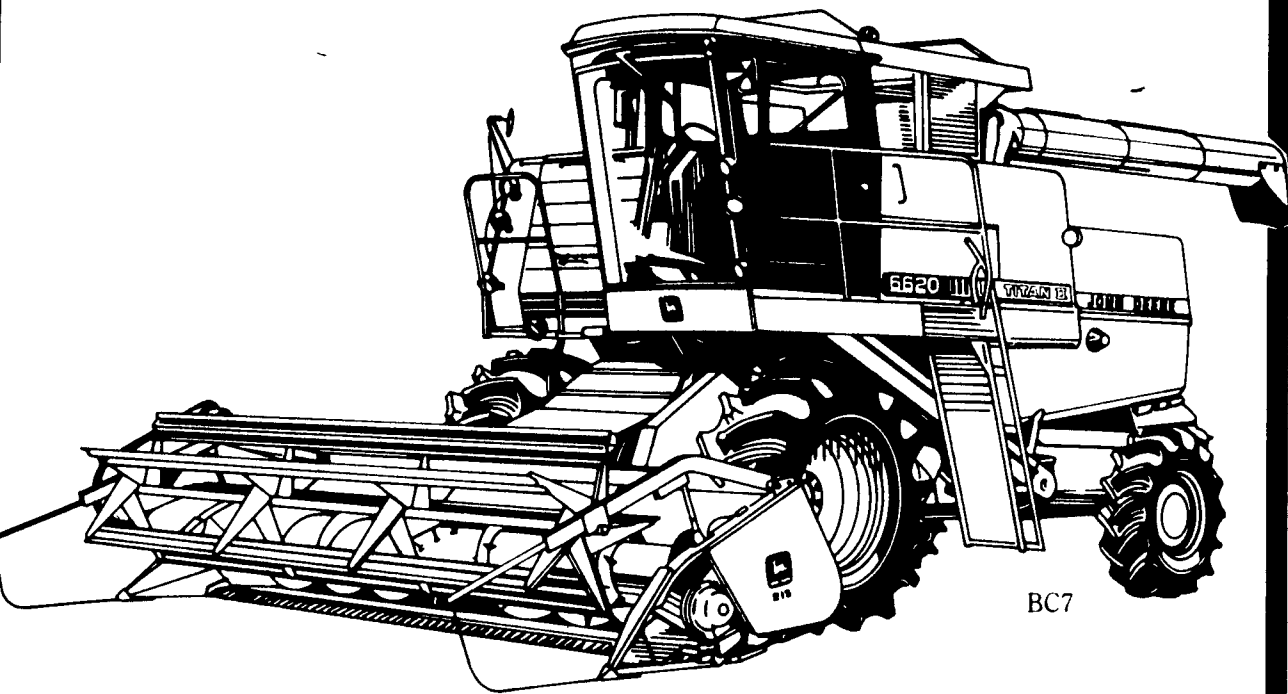

# WE'VE GOT THE HEAD YOU HAD IN MIND

■ Check the John Deere selection of combine heads. It's the most complete in the industry.

■ Need a platform head? We've got flexible platforms for soybeans, rigid platforms for small grains, pickup platforms for windrowed crops. 13 to 30 feet.

■ Prefer a row-crop head? We've got corn heads and row-crop heads for beans and other crops. 4 to 12 rows.

**LEADERSHIP YOU CAN COUNT ON**

**NEW**  
from JOHN DEERE

**Here now,  
the next generation  
of John Deere Tractors**

New John Deere 200 Series and 322 Lawn and Garden Tractors are here! The 14-, 17- and 18-hp 200 Series are total redesigns with new features and new lower prices. The 322 adds an 18-hp liquid-cooled gas model to the heavy-duty 300 Series. See them today!