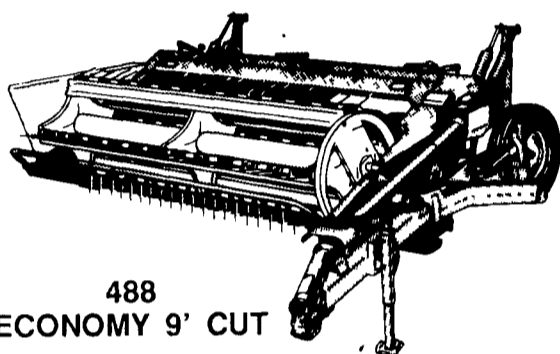

WILL YOUR MOWER CONDITIONER MAKE IT THRU ANOTHER SEASON WITHOUT A MAJOR BREAKDOWN?

**FORD NEW HOLLAND OFFERS YOU MORE MODELS TO
MATCH YOUR CROP NEEDS AND YOUR BUDGET.**

472
ECONOMY 7' CUT

474
DELUXE 7' CUT

NEW HOLLAND

488
ECONOMY 9' CUT

THE "KING" OF HAY CUTTERS
1499 DELUXE 12' CUT
NOW WITH OPTIONAL HYD. HEADER TILT

489 DELUXE 9' CUT
THE "STANDARD"
OF THE INDUSTRY

495
ECONOMY 12' CUT WITH
ROLAREEL HEADER

411 DISCBINE - 10' CUT
OPTIONAL HYDRAULIC HEADER TILT
FAST CUTTING IN TOUGH CROPS