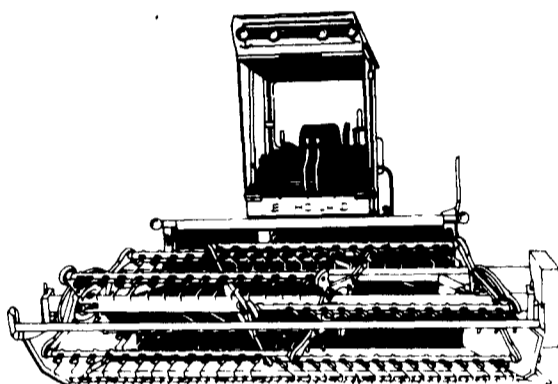

WILL YOUR MOWER CONDITIONER MAKE IT THRU ANOTHER SEASON WITHOUT A MAJOR BREAKDOWN?

**FORD NEW HOLLAND OFFERS YOU MORE MODELS TO
MATCH YOUR CROP NEEDS AND YOUR BUDGET.**

472
ECONOMY 7' CUT

474
DELUXE 7' CUT

NEW HOLLAND

488
ECONOMY 9' CUT

THE "KING" OF HAY CUTTERS
1499 DELUXE 12' CUT
NOW WITH OPTIONAL HYD. HEADER TILT

489 DELUXE 9' CUT
THE "STANDARD"
OF THE INDUSTRY

495
ECONOMY 12' CUT WITH
ROLAREEL HEADER

411 DISCBINE - 10' CUT
OPTIONAL HYDRAULIC HEADER TILT
FAST CUTTING IN TOUGH CROPS

499
DELUXE 12' CUT
HYDRAULIC DRIVE
ROLAREEL HEADER

**SEE YOUR NEAREST DEALER FOR
COMPLETE "SPRINGTIME SAVINGS" DETAILS**

"SPRINGTIME SAVINGS"

WAIVER OF INTEREST TO SEPT. 1, 1988

- OR -

LOW RATE FINANCING:

0.0% FOR 12 MONTHS