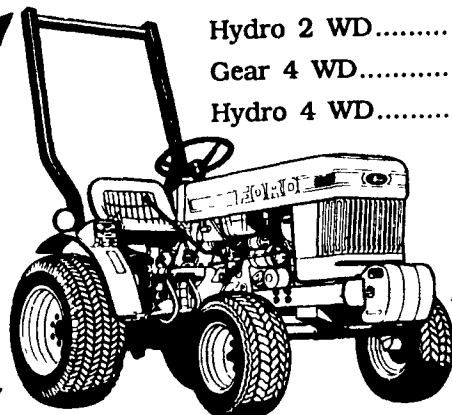

BALE THROWERS
Models In Stock:
70 (5 in stock)
75

SKID LOADERS
Models In Stock:
553
555
781
Attachments Also Available

SELF PROPELLED HAYBINES
Models In Stock:
1499

HAYBINES
Models In Stock:
472
474
489's
499

TEDDERS
Models In Stock: 156, 162

DISC BINES
Models In Stock:
411
(2 in Stock)

Ford 1710DT 4WD
26 H.P. Diesel
\$7,790 Cash
or Non-Program Financing

Ford 1910 DT 4WD
32 H.P. Diesel
\$9,865 Cash
or Non-Program Financing

555B Backhoe-Loader
With FWD Option

555's And 653's In Stock

\$ LOW PRICING \$ AND SPECIAL FORD NEW HOLLAND PROGRAMS

Ask Our Sales Reps For Details

Ford 1210 Tractor, 16 H.P. Diesel
Hydro 2 WD.....**\$5,995** Cash
Gear 4 WD.....**\$6,145** Cash
Hydro 4 WD.....**\$6,485** Cash

Ford 1310 DT
19 H.P. Diesel
\$6,780 Cash
or Non-Program Financing

4610 - 5610 2 WD Tractors
1 4610 In Stock
1 5610 In Stock

Ford LGT-14D
Diesel Lawn & Garden Tractor w/48" Mower

(All Units Subject To Prior Sale) Other Models Available