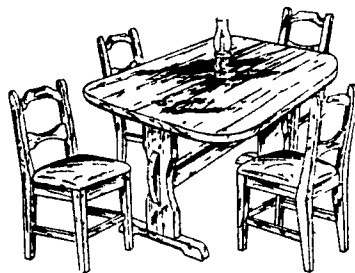

5 PIECE DINETTE

Our Lowest Price Ever!
Reg Retail $389.95

OUR CASH PRICE
$79.95

Liquidating For Manufacturer!

Back
In Stock!

3 PC. LIVING ROOM SET

- Sofa & Loveseat,
  Each w/Incliner
- Corner Table

Reg. Retail $1829.95

- 2 Loveseats, Ea.
  w/Incliners,
  Corner Table

OR

- 2 Pc. Living Room -
  Sofa w/2 Incliners
  Plus Chair

Reg. Retail $1,599.95

**OUR
CASH
PRICE.. $489.95**

OUR CASH PRICE..... $449.95