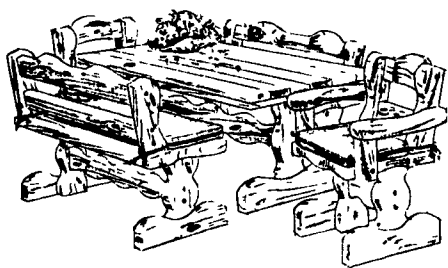

## 5 PIECE SOLID PINE DINING ROOM

- Table
- 2 Benches
- 2 Arm Chairs

Reg. Retail \$749.95  
**OUR CASH PRICE**  
**\$289.95**

Free Seat Pads  
With Purchase!