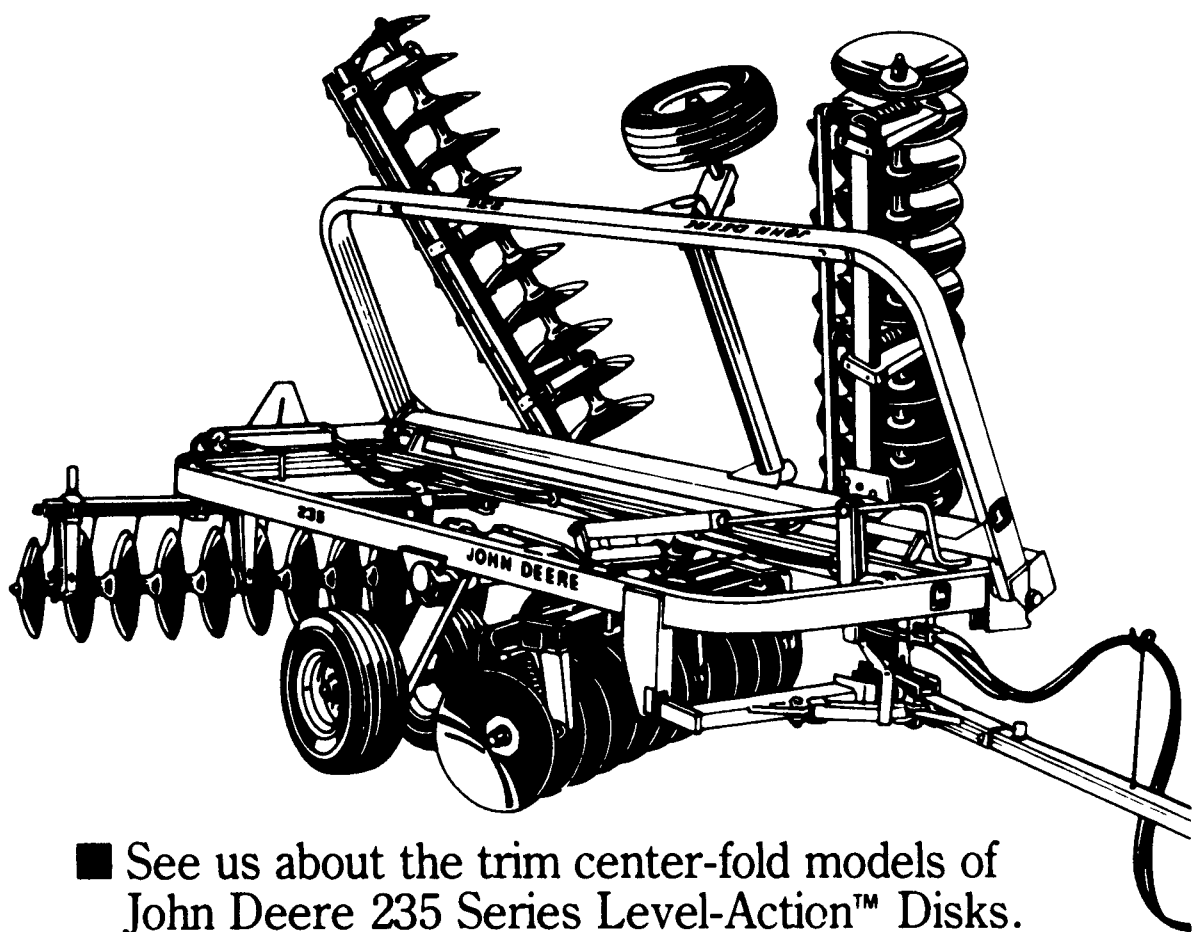

RIGHT DISKING WIDTH, RIGHT TRANSPORT WIDTH

- See us about the trim center-fold models of John Deere 235 Series Level-Action™ Disks. They fold hydraulically to just 10½ to 12½-feet wide for quick and easy transport.
- Yet you get a full measure of John Deere disk features: crank-adjust leveling, double-offset design, and more. Size them up.

LEADERSHIP YOU CAN COUNT ON

NEW
from JOHN DEERE

Hitch a truck's worth of versatility to your tractor

**Economy
dumpcarts carry
loads up to 1500 lb.**

Hitch a John Deere cart to your tractor, and you've got an off-road hauling rig working for you. At a very affordable price. Come in and see us today. Use your John Deere Credit Card.