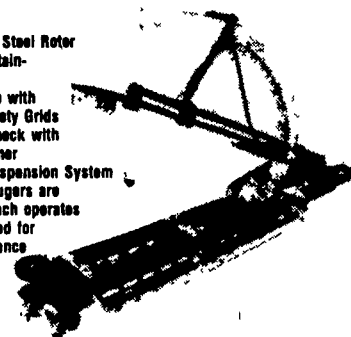

SHOTCRETE RELINING
Repair Holes & Rough Silo Interiors. Make Your Old Silo Look Like New On The Inside.

We Cover A Wide Area

RD 2, Box 91A Honey Brook., PA 19344

215-273-3993
215-273-9211

Silo-Matic NEW STAR ATTRACTION GEMINI II Silo Unloader

- 26-inch Stainless Steel Rotor Housing with 4 Stainless Steel Paws
- New Clean Design with Flow-Through Safety Grids
- Fiberglass Gooseneck with Stainless Steel Liner
- Triangle Cable Suspension System
- Front and Rear Augers are different sizes. Each operates at a different speed for excellent performance
- Superior Torque Arm with Rollers