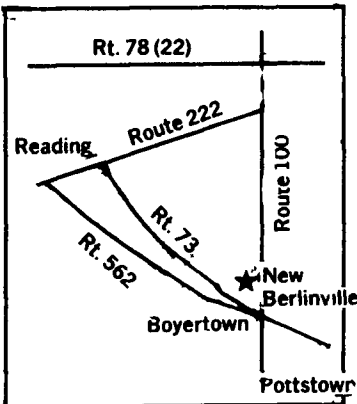

See Us For All Your Equipment Needs

- Butler Livestock Systems
- DeLaval
- Roskamp Roller Mills
- Deutsch-Fahr Tedders
- Vicon Spreaders
- Myers Snow Equipment
- Farm Bilt Hay Wagons
- Sprayer Parts headquarters
- John Blue Sprayers
- FMC Bean
- Brouwer Turf Equip.
- Grasshopper Mowers
- Myers Forage Wagons
- Hedlund Martin
- Madison Silos
- Ag Chem Sprayers & Parts
- Northwestern Skid Loaders
- Woods Mowers, Blades & Backhoes
- Trailblazer Foam Markers
- Cub Cadet Lawn Equip.