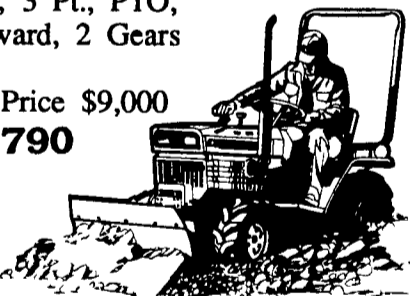

→ FRIDAY NIGHT HIGHLIGHT ←

6th Annual  
Children's Pedal  
Tractor Pull  
7:00 PM  
Age Groups  
6-7 years old  
8-9 years old  
10-11 years old  
A Gift Will Be Given  
To Each Participant!

10% OFF  
ALL PARTS  
On Cash Sales Only

Shaft Driven  
Mower Deck

**B7200DT - 17 H.P., 3 Cyl.**  
Diesel, 4WD, 3 Pt., PTO,  
6 Gears Forward, 2 Gears  
Reverse  
Current List Price \$9,000  
Price \$6,790

\$2,210  
After Cash  
Rebate

**L2250DT - 8 - 26 H.P., Direct Fuel  
Injected Diesel Engine, Four Wheel  
Drive, Shuttle Shift, Synchronized  
Transmission, 2 Stage Clutch,  
Mid and Rear PTO,  
Power Steering**