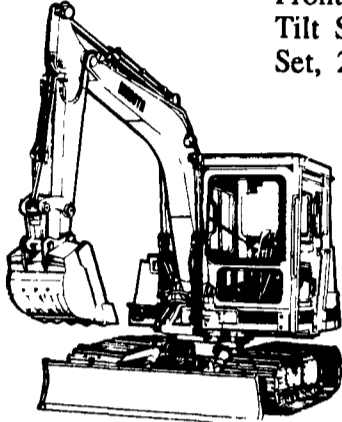

B7200HSD - 17 HP, 3 Cyl. Diesel, 4 WD, Hydrostatic Transmission, Live Mid and Rear PTO, Speed Set Device.

Current List Price - \$10,300 Price - \$7,700

\$6,900 After Cash Rebate

L2250DT - 8 - 26 H.P., Direct Fuel Injected Diesel Engine, Four Wheel Drive, Shuttle Shift, Synchronized Transmission, 2 Stage Clutch, Mid and Rear PTO, Power Steering