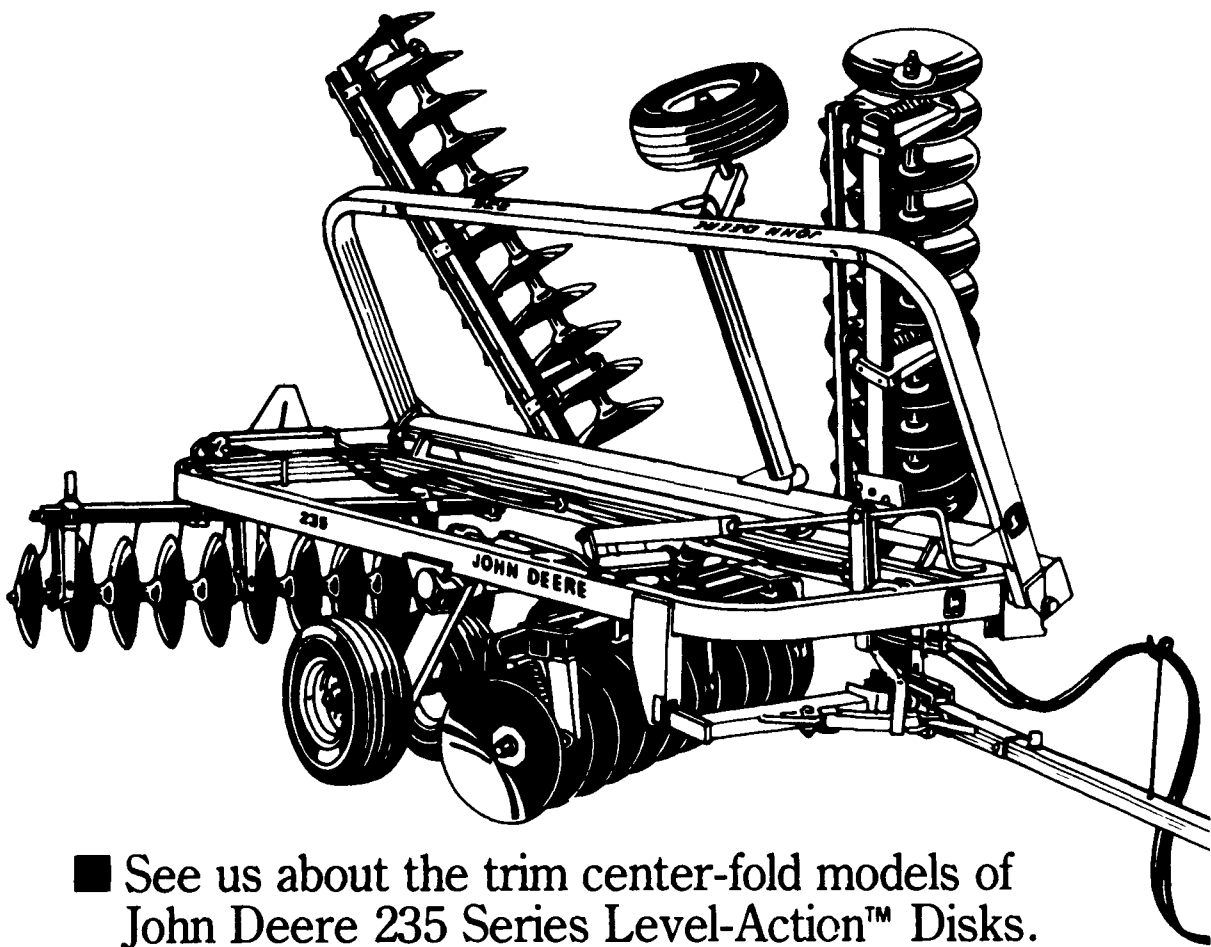

RIGHT DISKING WIDTH, RIGHT TRANSPORT WIDTH

- See us about the trim center-fold models of John Deere 235 Series Level-Action™ Disks. They fold hydraulically to just 10½ to 12½-feet wide for quick and easy transport.
- Yet you get a full measure of John Deere disk features: crank-adjust leveling, double-offset design, and more. Size them up.

LEADERSHIP YOU CAN COUNT ON

NEW
from JOHN DEERE

Hitch a truck's worth of versatility to your tractor

**Economy
dumpcarts carry
loads up to 1500 lb.**

Hitch a John Deere cart to your tractor, and you've got an off road hauling rig working for you. At a very affordable price. Come in and see us today. Use your John Deere Credit Card.