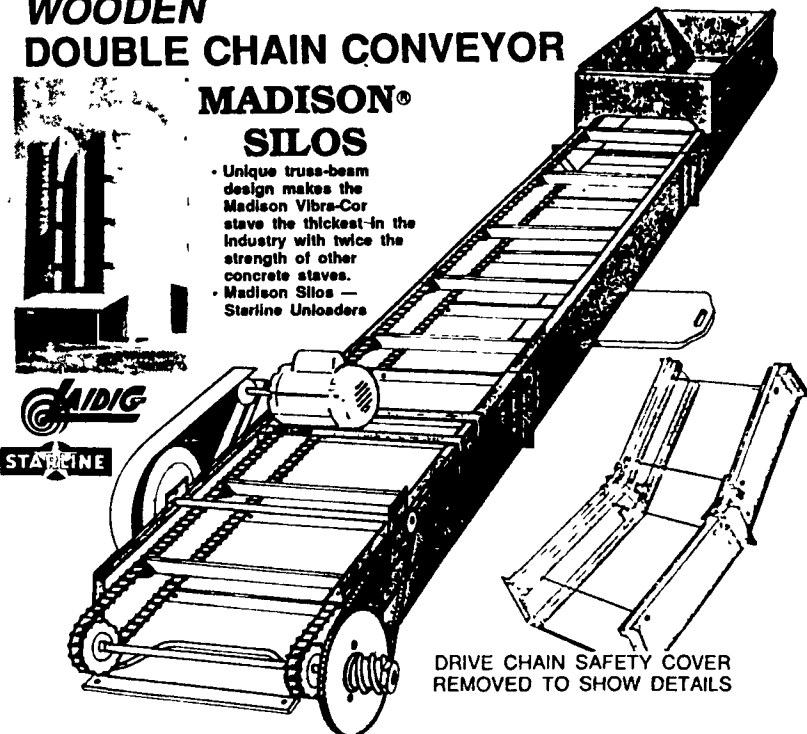

Name _____
 Address _____
 City _____ State _____ Phone _____
 Silage Bags Bale Bags Machines

A.I.A. Industries, Inc.

P.O. Box 473 Schaefferstown, Pa. 17088 (717) 949-6511

WOODEN DOUBLE CHAIN CONVEYOR

MADISON® SILOS

- Unique truss-beam design makes the Madison Vibra-Cor stave the thickest in the industry with twice the strength of other concrete staves.
- Madison Silos - Starline Unloaders

DRIVE CHAIN SAFETY COVER REMOVED TO SHOW DETAILS