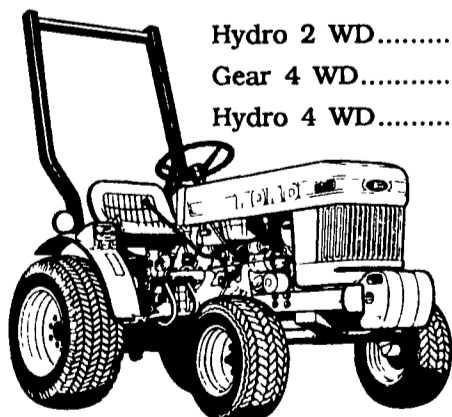

HAYBINES

Models In Stock:

472
 474
 489's
 499

SKID LOADERS

Models In Stock:

553
 555
 781

Attachments Also
 Available

DISC BINES

Models In Stock:

411
 (2 in Stock)

Ford 1710DT 4WD
 26 H.P. Diesel
\$7,790 Cash
 or Non-Program
 Financing

Ford 540B
 Tractor-Loader
 120 Hrs.
\$16,450 Cash
 or Non-Program
 Financing

Ford 1910 DT 4WD
 32 H.P. Diesel
\$9,865 Cash
 or Non-Program
 Financing

Ford 1210 Tractor, 16 H.P. Diesel

Hydro 2 WD.....**\$5,995** Cash
 Gear 4 WD.....**\$6,145** Cash
 Hydro 4 WD.....**\$6,485** Cash

4610 - 5610 2 WD Tractors
 1 4610 In Stock
 1 5610 In Stock

Ford 1310 DT
 19 H.P. Diesel
\$6,780 Cash
 or Non-Program
 Financing