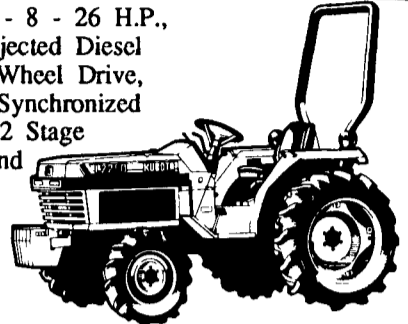

or
**LOW APR
FINANCING**

6.5% - 1, 2, 3 Yrs.
7.5% - 4 Yrs.
8.5% - 5 Yrs.

**We Service
What We
Sell**

FULL LINE KUBOTA HEADQUARTERS

Everyday Rock Bottom Prices!

FROM COMMERCIAL/INDUSTRIAL—

B7200DT - 17 H.P., 3 Cyl.

Diesel, 4WD, 3 Pt., PTO,
6 Gears Forward, 2 Gears
Reverse

Current List Price \$9,000
Price \$6,790

\$5,990
After Cash
Rebate

**F2000 - Enclosure, Blade,
Broom, and Snowblower
Available**

19 H.P. Diesel, 4 WD,
Hydrostatic, High and Low
Range, Power Steering,
Speed Set Control, 50R6
Foot Shaft Drive Deck

**L2250DT - 8 - 26 H.P.,
Direct Fuel Injected Diesel
Engine, Four Wheel Drive,
Shuttle Shift, Synchronized
Transmission, 2 Stage
Clutch, Mid and
Rear PTO,
Power
Steering**

**B7200HSD - 17 HP, 3 Cyl.
Diesel,**