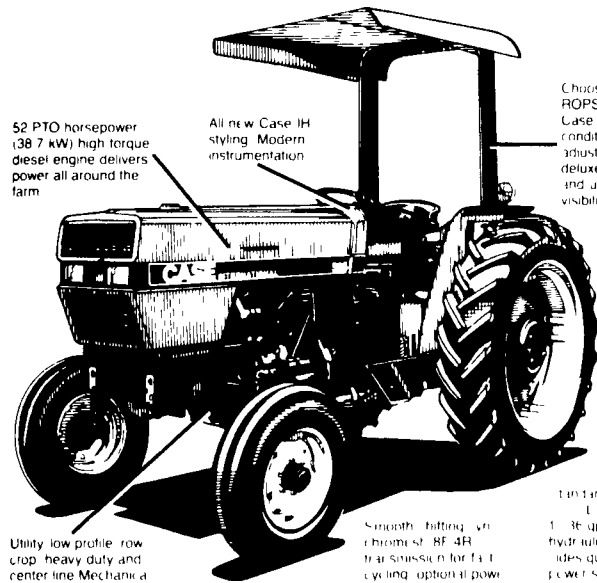

HAYBINES & RAKES
NH 269 Baler w/thrower
Hesston 10' hydro-swing center pivot hitch, $2850
NI Rotobar Rake, $600
JD Rotobar Rakes, $450 to $675
NH 474, 7', $3000
NH 479, 9'
NH 489, 9'
IH Rake w/front dolly wheel, $500
NI 9', model 299

MISC.
J&M Gravity Wagon
Gehl Grinder-Mixer, 785
MF loader fits small Fords & Fergusons
3PT fertilizer spreader
IH 2000 Loader
Combine dual wheels & tires
Loader to fit 4500 Ford or other tractors
Century 500 gal. 12R PTO trailer sprayer, real nice
2 **SOLD** Wagons
Sickle bar mowers, 3 pt. semi & trailer types
IH Loaders to fit C, Super C, 200, 230, H, M, 300, 350 & 300 & 350 utilities

NEW 3 PT. EQUIPMENT
Post Hole Diggers
Snow, Dirt, Manure Blades
Stone Rakes
Rotary Cutters
Box Blades
Discs
Bale Movers
Hay Tedders
Finishing Mowers
Potato Plows
New Trailers, all sizes
Fert. Spreaders
Cement Mixers

COME TO

HOOPER
C B HOOPER & SON INC
INTERCOURSE PA

The Saving Place

ANNUAL OPEN HOUSE

February 8 - February 13
SEE SPECIAL INSERT In This Week's Paper

FARMER'S MACHINERY SHOW - FEB. 11th

Featuring:

- Planned Programs
- Movies All Morning
- Inside Equipment Display
- Door Prizes
- Lunch At Noon
- Factory Representatives

case

HOOPER
C B HOOPER & SON INC
INTERCOURSE PA

Radio Controlled Trucks For Better Service
(717) 768-8231

The new Case IH 585
any way you look at it... you see more tractor

52 PTO horsepower (38.7 kW) high torque diesel engine delivers power all around the farm

Choose standard ROPS or new optional Case IH cab with air conditioning, 4 way adjustable fabric seat, deluxe padded interior and unrestricted visibility

Smooth shifting, 11.5:1 transmission for fast cutting, optional power reverse 8F 8R allow rolling 8F 8R into J power shift option

Standard 13.1 gpm hydraulic pump provides 4000 psi for 4 way hydraulic control. Up to 3 valves w/valve

Ask us for a demonstration
Choose How You Want To Save: **Case IH**
8.8% FINANCING
Or **INTEREST WAIVER** Til September 1, 1988
Or **BIG CASH DISCOUNTS**

OPEN HOUSE
Coming...
March 8th thru 12th
Details to Follow

R.S. HOLLINGER & SON, INC.
Farm Lawn & Garden Equipment
113 W. Main St. Mountville, PA 17554
(717) 285-4538
Hours Mon thru Fri 7AM-5PM, Sat 7AM-12 Noon
PARTS & SERVICE ALWAYS AVAILABLE

DISMANTLING TRACTORS FOR PARTS Harvesters and Corn Heads for Parts

IH: TD5 Crawler, 1256, 1066, 966, 856, 666 Hydro, 806, 706, 660, 656, 560, 504, 404, 460, 450, 444, 400, 350, 340, 300, 240, 230, 200, MTA, M, H, C, BN, A, Cub, F30, F20, F14, F12 JD M, 4020 dsl., 4010, 3020 dsl., 3010, 2020 Dsl., 2010, 720, 70, 60, 50, A, B, AC 180, D14, D15, D17, D19, WD, WC, CA, C, B, MF: 1155, 90, 85, 444, 333, 65, 44, 33, 30, 20 Case: 600, 300, DC, SC, VAC, Ford: 6000, 4500, 4100, 4000D, 960, 860, 800, 8N, 9N, Oliver 1800, 88, 77, 70, 66, 60, Crawler: D2 Cat & Oliver. MM 5 Star, R, Z, E3 Coop, David Brown 990

KEITER'S FARM MACHINERY, INC.

R.D. #1, Halifax, PA 17032 Rt. 225 20 ml. north of Hbg.
Call before you come. Phone: 717-362-9574 No Sunday Calls

POSITIVELY NO OUT OF STATE PERSONAL CHECKS