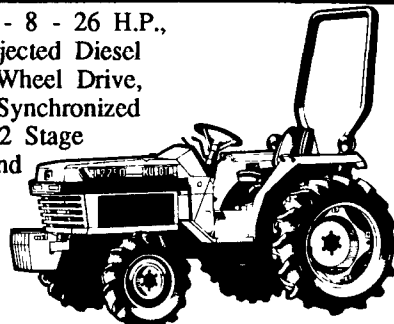

**FROM COMMERCIAL/INDUSTRIAL—**

**B7200DT - 17 H.P., 3 Cyl.**  
Diesel, 4WD, 3 Pt., PTO,  
6 Gears Forward, 2 Gears  
Reverse  
Current List Price \$9,000  
**Price \$6,790**

**\$5,990**  
After Cash  
Rebate

**F2000** - Enclosure, Blade,  
Broom, and Snowblower  
Available  
19 H.P. Diesel, 4 WD,  
Hydrostatic, High and Low  
Range, Power Steering,  
Speed Set Control, 50R6  
Foot Shaft Drive Deck

**L2250DT - 8 - 26 H.P.,**  
Direct Fuel Injected Diesel  
Engine, Four Wheel Drive,  
Shuttle Shift, Synchronized  
Transmission, 2 Stage  
Clutch, Mid and  
Rear PTO,  
Power  
Steering

**B7200HSD - 17 HP, 3 Cyl.**  
Diesel,  
4 WD, Hydrostatic Transmission,  
Live Mid and Rear PTO, Speed Set  
Device.

Current List Price - \$10,300  
**Price - \$7,700**

**\$6,900** After Cash Rebate

**KH170L Track**  
Excavator  
13,000 lb., 12 Ft. +  
Dig Depth Dozer  
Blade