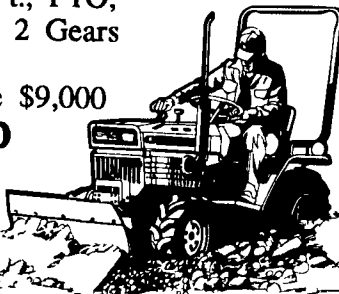

**CASH REBATES  
UP TO \$2,500**  
OR  
**LOW APR  
FINANCING**  
6.5% - 1, 2, 3 Yrs.  
7.5% - 4 Yrs.  
8.5% - 5 Yrs.

**PARTS ★ SALES ★ SERVICE**

**FULL LINE KUBOTA HEADQUARTERS**  
*Everyday Rock Bottom Prices!*

**FROM COMMERCIAL/INDUSTRIAL—**

**B7200DT - 17 H.P., 3 Cyl.**  
Diesel, 4WD, 3 Pt., PTO,  
6 Gears Forward, 2 Gears  
Reverse  
Current List Price \$9,000  
**Price \$6,790**

**\$5,990**  
After Cash  
Rebate