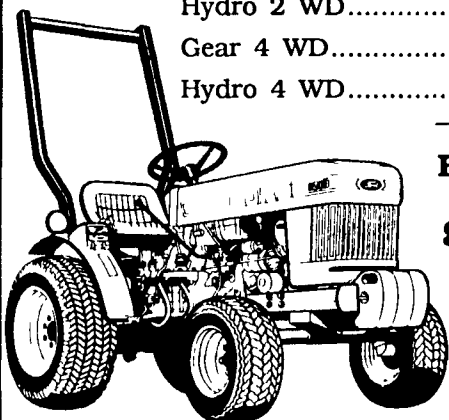

1499

HAYBINES

Models In Stock:

472
474
488 (sold)
489's
499

SKID LOADERS

Models In Stock:

553
555
781

Attachments Also
Available

DISC BINES

Models In Stock:

411
(2 in Stock)

Ford 1210 Tractor, 16 H.P. Diesel

Hydro 2 WD.....\$5,995 Cash
Gear 4 WD.....\$6,145 Cash
Hydro 4 WD.....\$6,485 Cash

Ford LGT-14D Diesel Lawn & Garden Tractor w/48" Mower