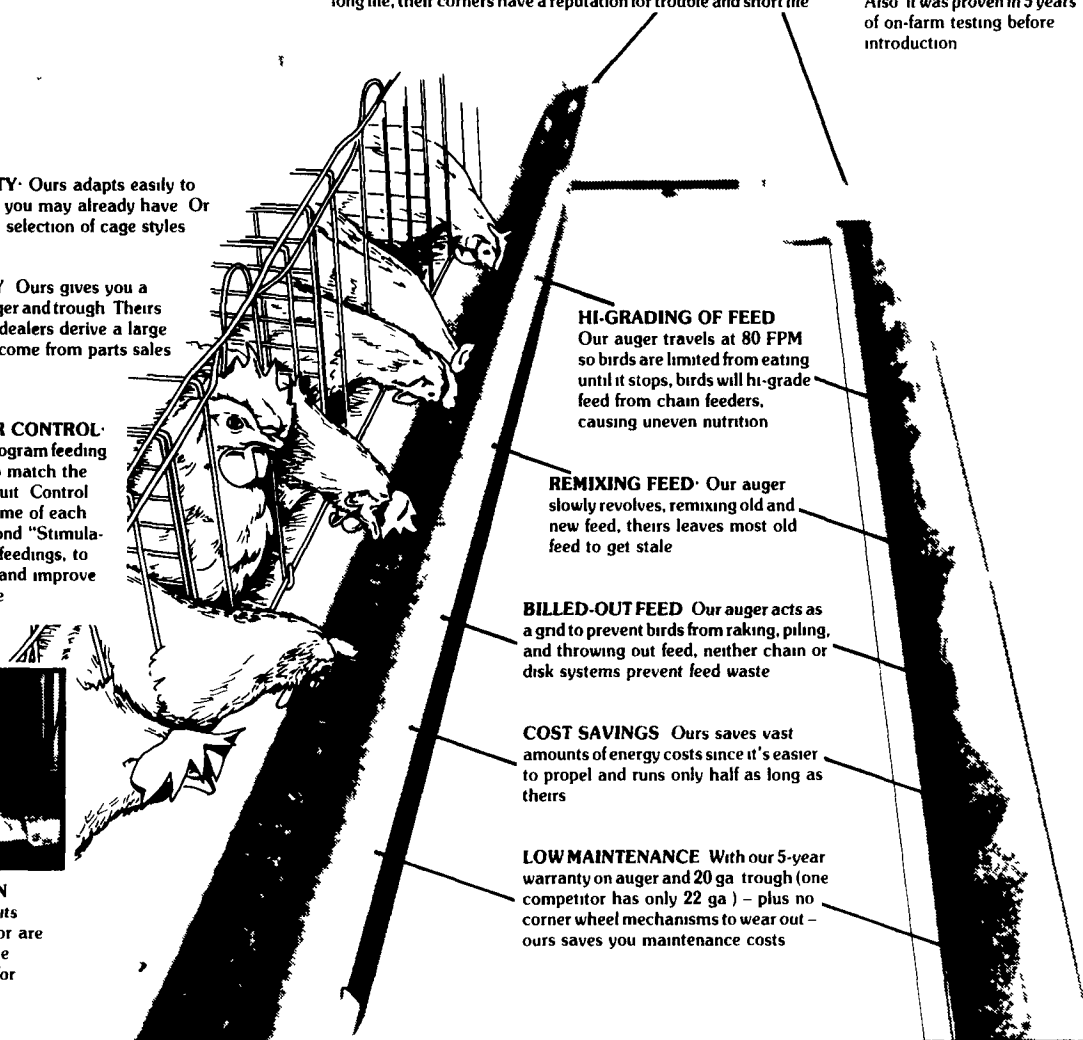

FEED SAVINGS On-farm results show a feed savings of 1 1/2 lb per 100 birds per day - over $10,000 per year savings on a 100,000-bird house. Year after year.

TROUBLE-FREE DESIGN Our feeder has only two moving parts - the one-piece auger plus each drive wheel, their chain has more. Our corners are heavy 12 ga zinc plated tubing for long life, their corners have a reputation for trouble and short life.

PROVEN DESIGN Over 10 million birds are already on our feeder worldwide. Also it was proven in 5 years of on-farm testing before introduction.

EASY ADAPTABILITY Ours adapts easily to existing cage systems you may already have. Or choose from our wide selection of cage styles.

5-YEAR WARRANTY Ours gives you a 5-year warranty on auger and trough. Theirs doesn't. In fact, their dealers derive a large percentage of their income from parts sales. Ours don't.

MICROPROCESSOR CONTROL Our control lets you program feeding time to the second, to match the exact time of one circuit. Control number of feedings, time of each feeding - also 10-second "Stimulation Cycles" between feedings, to minimize separation, and improve your birds' feed intake.

SIMPLE OPERATION "Push-pull" Power Units with 1/2 or 1/2 HP motor are located in a cage, have hardened steel gears for trouble-free operation.