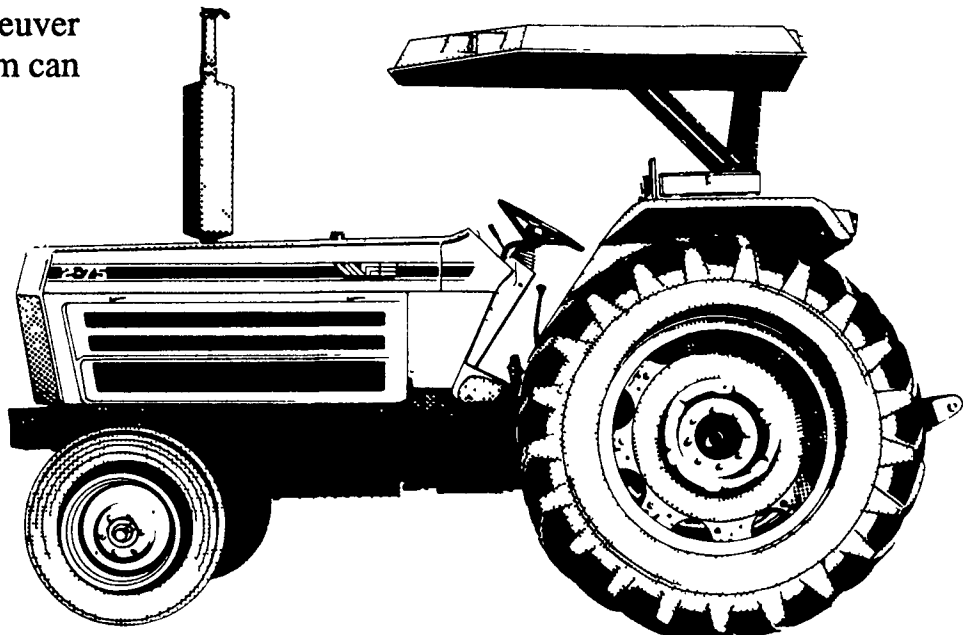

Whatever you use a utility tractor to do, you'll like doing it better with a 2-75 Field Boss.

Feel the quality. Experience the value.

SEE YOUR LOCAL

DEALER

WHITE FARM EQUIPMENT
Division of ALLIED PRODUCTS CORPORATION

ARNETT'S GARAGE
Rt. 9, Box 25
Hagerstown, MD
301-733-0515

BURCHFIELDS, INC.
112 S. Railroad St.
Martinsburg, PA
814-793-2194

G & D REPAIR
RD 5 Penryn Rd.
Manheim, PA
717-664-2207

NORMAN D. CLARK & SON
Honey Grove, PA
717-734-3682

STOFFER BROS., INC.
1066 Lincoln Way West
Chambersburg, PA
717-263-8424

STOLTZFUS FARM SERVICE
Cochranville, PA
215-593-2407

SHUEY'S SALES SERVICE
Ono, PA
717-865-4915

THOMAS E. SIBERT FARM EQUIPMENT
1175 Brickcrafters Rd.
New Oxford, PA
717-624-8763

FARNSWORTH FARM SUPPLY INC.
103 Cemetery St.
Hughesville, PA
717-584-2106