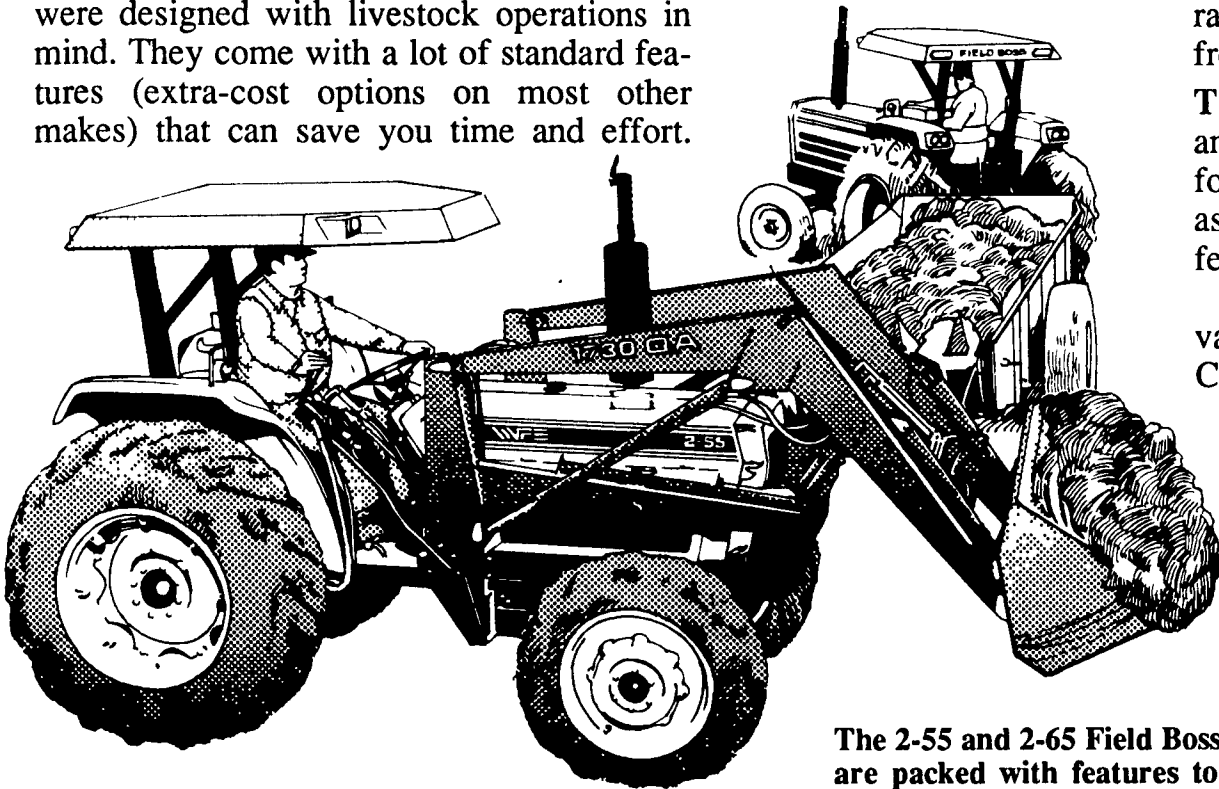

Load-up with White Farm utility tractors

Livestock means loader tractors. And the 2-55 and 2-65 Field Boss® utility tractors were designed with livestock operations in mind. They come with a lot of standard features (extra-cost options on most other makes) that can save you time and effort.

Shift on-the-go. Our new synchro-mesh transmission lets you shift through four ranges without stopping. To let you choose from 16 forward speeds.

Tighter turning. You'll like the quickness and agility of the 2-55 and 2-65, too. Even the four-wheel drive models turn almost as tight as most other two-wheel drives. A big plus in feedlots and other tight spots.

Experience for yourself the quality and value built into every 2-55 and 2-65 tractor. Come in today. It'll be worth the trip.

The 2-55 and 2-65 Field Boss utility tractors are packed with features to save time and effort around livestock operations.

Big enough for the field, agile enough for the feedlot.

Whether you need to do heavy work in the field or maneuver around the feedlot, the 2-75 Field Boss® from White Farm can handle the job with ease.