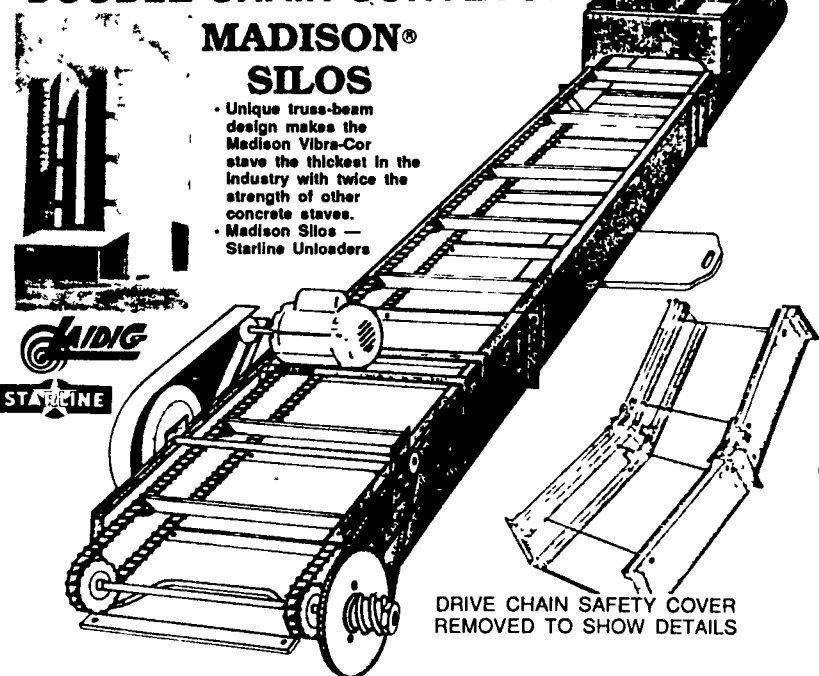

WOODEN DOUBLE CHAIN CONVEYOR

MADISON® SILOS

- Unique truss-beam design makes the Madison Vibra-Cor stave the thickest in the industry with twice the strength of other concrete staves.
- Madison Silos — Starline Unloaders