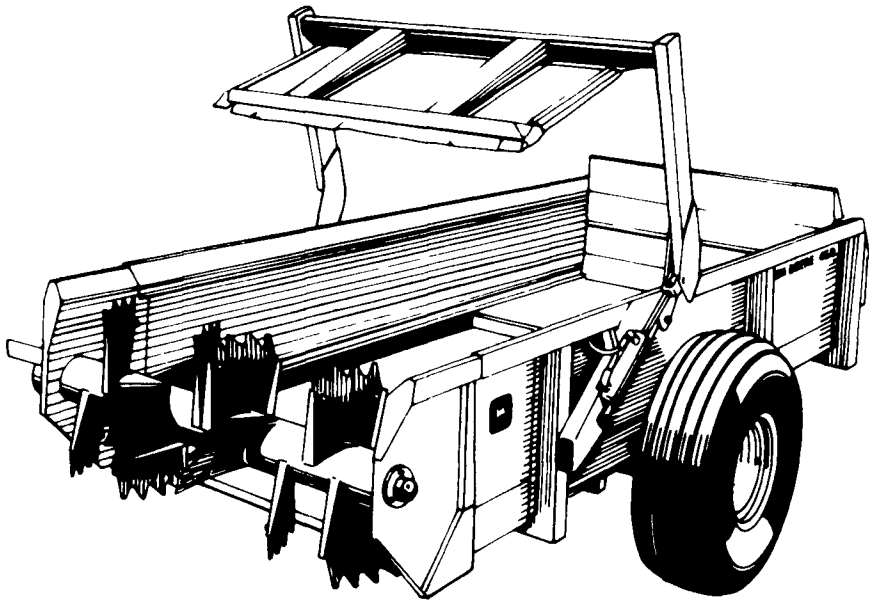

GOOD DEALS

from a Good Dealer

FREE YOURSELF OF YOUR CHAINS

■ John Deere Hydra-Push™ spreaders have no chains. And none of their problems. This unique design uses a moving panel and sliding floor to push manure into beaters. Fast as 15 feet per minute. There's no fallback and it's virtually self-cleaning. A real time-saver.

■ Ask us about all the Hydra-Push spreader features.

LEADERSHIP YOU CAN COUNT ON

John Deere Space Heaters

Plug-in comfort

Make any garage, cabin or outbuilding comfortable with a John Deere space heater. Just roll it in, plug into any 120V outlet, and the automatic ignition fires off the burner. Thermostatic control (standard on the 350,000-Btu model) maintains the comfort you choose. Choose kerosene or LP gas models, from 50,000-350,000 Btu's. Safety systems.