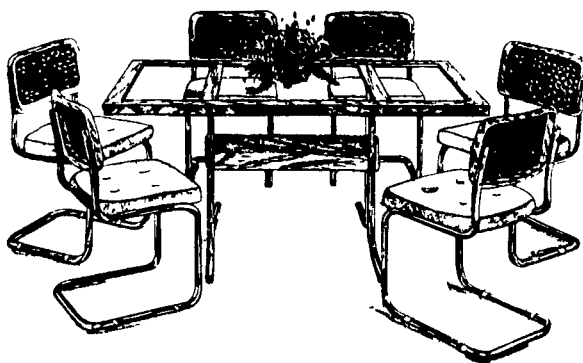

TRESTLE TABLE DINING SET

Six Piece Set
Has Glass
Table In Brass
And Oak.
Upholstered
Chairs Have
Cane Backs.

Reg. Retail
$789.95

OUR CASH PRICE $199.95

BUNK BEDS

Ladder, Safety Rails & Bunkies. Also Breaks
Down To Twin Size Beds.

Reg. Retail $609.95

Choice Of
Sculptured
Or Spindle
End In Bookcase
Model

BOOKCASE
BUNK

REGULAR
BUNK

OUR CASH PRICE $185.00

$165.00

HUNDREDS OF OTHER ITEMS!

TOP NAME BRAND BEDDING. WE TOLD THE MFG. WE WOULD NOT
DISCLOSE NAME BRAND!

MATTRESS & BOX SPRING...FULL WARRANTY

Single...Reg. Ret. $399.95 ..... **OUR CASH PRICE $149.95**

Double...Reg. Ret. $499.95 ..... **OUR CASH PRICE $189.95**

Queen...Reg. Ret. $629.95 ..... **OUR CASH PRICE $259.95**

LIVING ROOMS, DINING ROOMS, BEDROOMS, SECTIONALS AND INCLINER GROUPS. WE ALSO HAVE
A LARGE SELECTION OF END TABLES, BOOKCASES, DESKS, RECLINERS, WATERBEDS, ETC.

Don't Miss This One!
Seeing Is Believing!

PINE CHEVAL MIRROR

- Beveled Glass
- Just 150 To Sell

Reg. Retail $309.95

OUR CASH PRICE $89.95