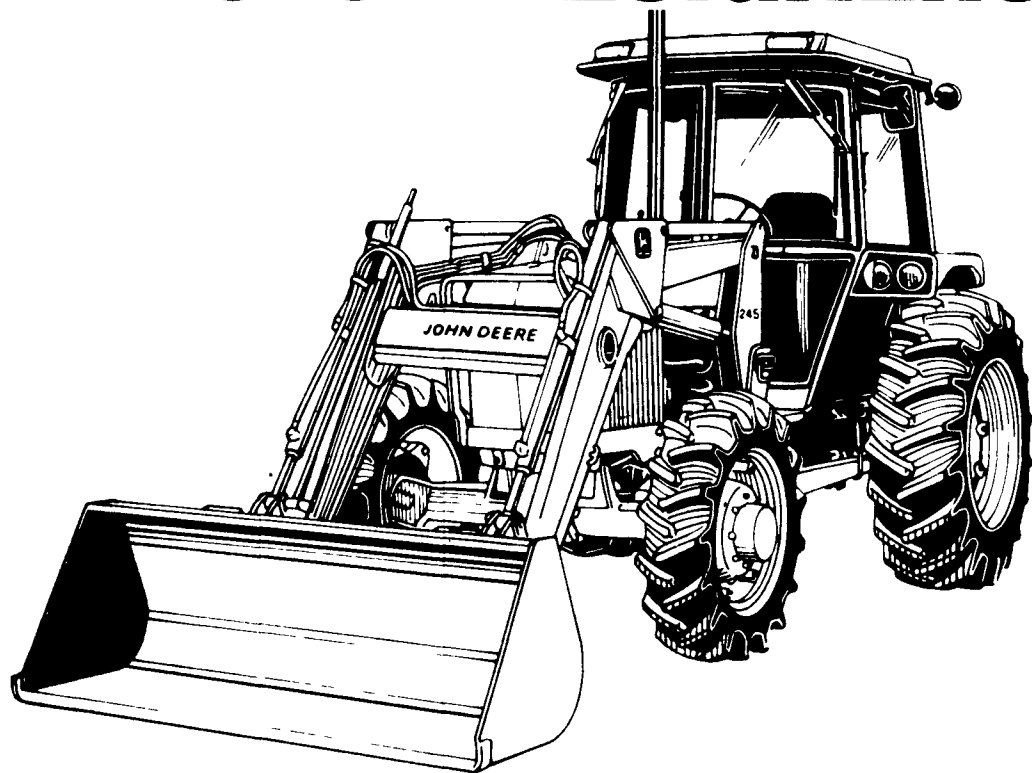

GOOD DEALS

from a Good Dealer

LOADERS DESIGNED BY TRACTOR DESIGNERS

■ John Deere loaders were designed by John Deere tractor and loader engineers. And solely for John Deere tractors. They aren't "fits all" designs.

■ We've got loaders to fit tractors from the 820 to the 4850. Economy models or the deluxe series with John Deere's Quik-Tatch system and self-leveling design. Stop in for a loader-tractor matchup.

LEADERSHIP YOU CAN COUNT ON

John Deere 750

The John Deere 750 produces 20 hardworking horsepower from a fuel-efficient liquid-cooled diesel engine. Optional front-wheel-drive is available if you need 4-wheel traction. Capacity-matched attachments are available to keep your tractor working all year long.

John Deere 755

20 horsepower, dual-pedal hydrostatic and cruise control

Unique dual-pedal hydrostatic drive lets you change speed and direction on the go, in high or low ranges. That and standard cruise control keep your hands free for steering and other operations... keep you productive with less fatigue. Quik-Tatch feature lets you switch attachments in two minutes. Liquid-cooled 3-cylinder diesel. Optional front-wheel drive. Call for a demonstration.