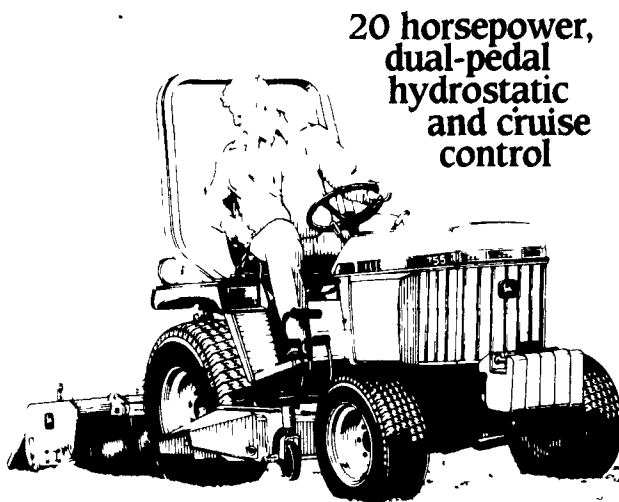

■ We've got loaders to fit tractors from the 820 to the 4850. Economy models or the deluxe series with John Deere's Quik-Tatch system and self-leveling design. Stop in for a loader-tractor matchup.

LEADERSHIP YOU CAN COUNT ON

John Deere 750

The John Deere 750 produces 20 hardworking horsepower from a fuel-efficient liquid-cooled diesel engine. Optional front-wheel-drive is available if you need 4-wheel traction. Capacity-matched attachments are available to keep your tractor working all year long.

Features include 8-speed transmission, 540-rpm rear PTO, Category 1 three-point hitch, differential lock, adjustable tread width, Roll-Gard[®] roll-over protective structure.

Stop in for a test drive soon — and get the details on the John Deere 2-year limited warranty.

John Deere 755

20 horsepower, dual-pedal hydrostatic and cruise control

Unique dual-pedal hydrostatic drive lets you change speed and direction on the go, in high or low ranges. That and standard cruise control keep your hands free for steering and other operations... keep you productive with less fatigue. Quik-Tatch feature lets you switch attachments in two minutes. Liquid-cooled 3-cylinder diesel. Optional front-wheel drive. Call for a demonstration.