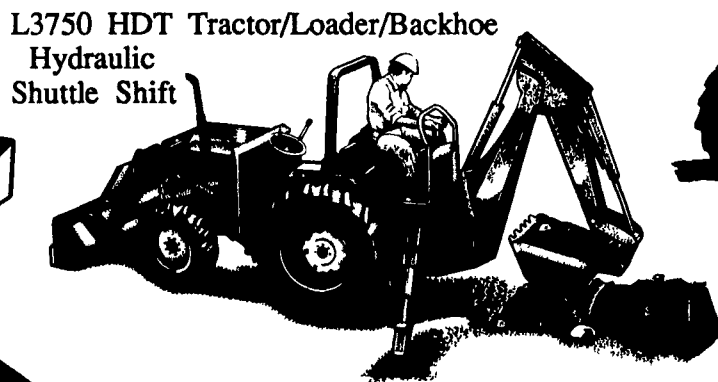

# KELLER BROS. TRACTOR CO.

#### TO ESTATE MAINTENANCE—

F2000 4WD Front Mower

B62-7200 HSD Tractor  
3 Cyl. Diesel  
3 Pt. Hitch  
Std. PTO

Any Type  
Of Attachment  
Available

B82-9200 Tractors  
3 or 4 Cyl. Diesels

#### TO COMMERCIAL/INDUSTRIAL—

B7200DT  
17 H.P., 3 Cyl.  
4WD  
3 Pt. & PTO

**\$5,750**  
AFTER  
CASH  
REBATE

L3750 HDT Tractor/Loader/Backhoe  
Hydraulic  
Shuttle Shift

L2250-L2850 Tractors  
26-34 H.P., 3 or 4 Cyl.