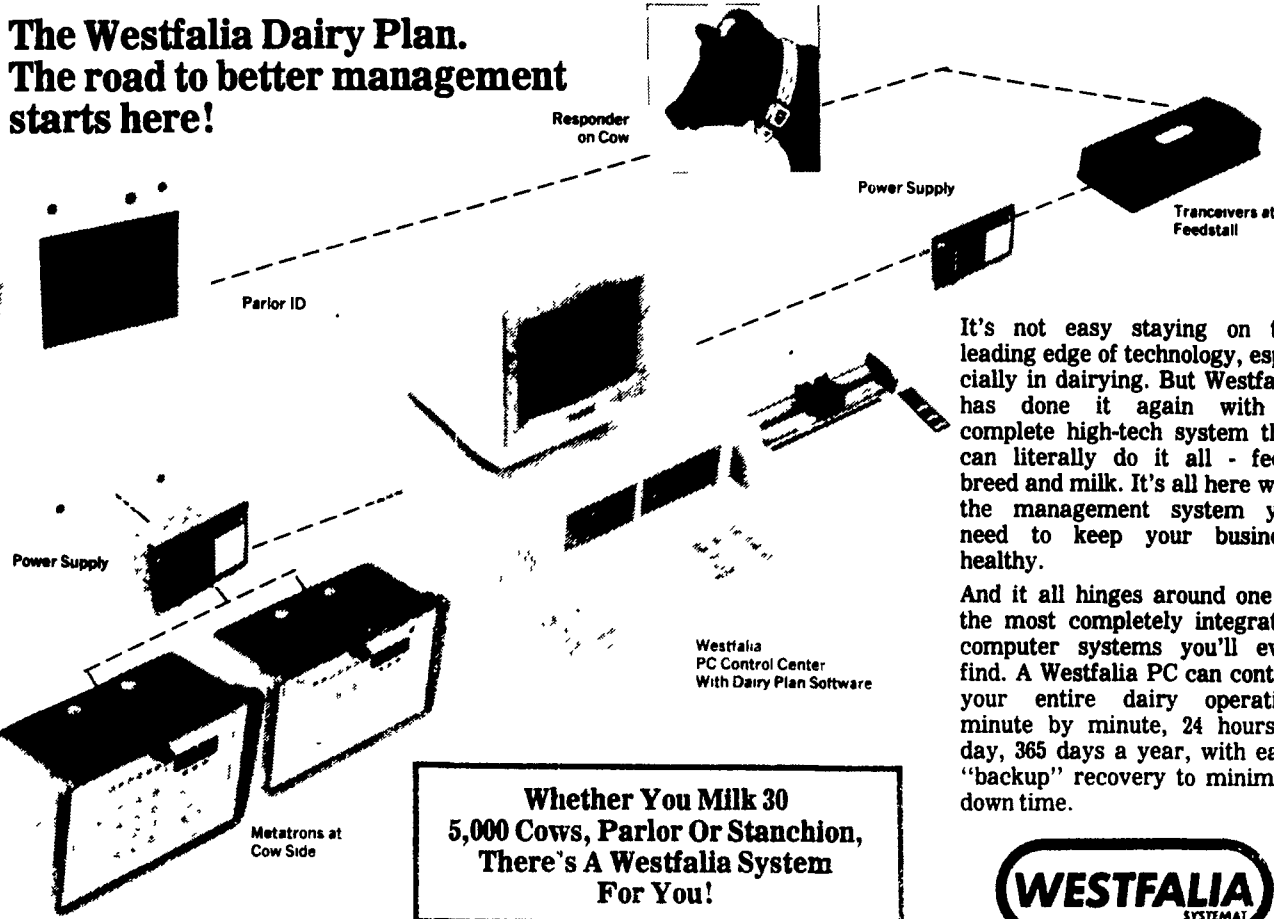

We Welcome You To The  
**1988 PA FARM SHOW**  
 We Are Located At Booth 405, 406 & 407  
 Come Visit With Us And Our  
 Westfalia Sales Centers

# WESTFALIA HIGH TECH DAIRYING®

**WESTFALIA MOVES AHEAD AGAIN WITH THE HIGHEST TECH DAIRY SYSTEM YOU CAN BUY!**

**The Westfalia Dairy Plan.  
 The road to better management starts here!**

**Whether You Milk 30  
 5,000 Cows, Parlor Or Stanchion,  
 There's A Westfalia System  
 For You!**

And it all hinges around one of the most completely integrated computer systems you'll ever find. A Westfalia PC can control your entire dairy operation minute by minute, 24 hours a day, 365 days a year, with easy "backup" recovery to minimize down time.