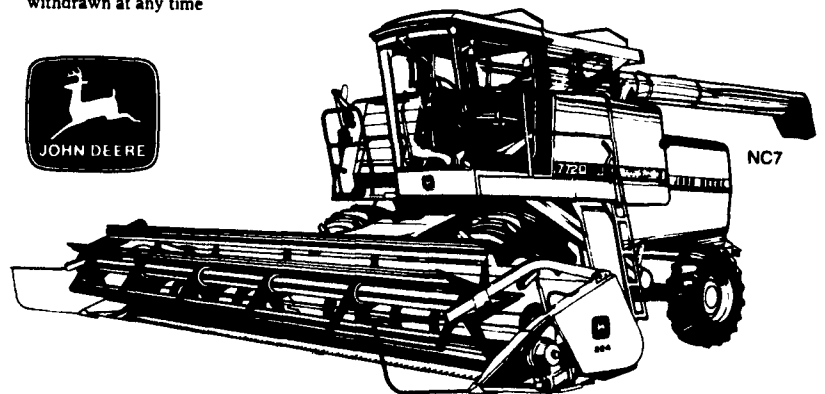

USED COMBINES

- 1984 JD 6620 SIDEHILL
  H.D. Rear Axle, Turbo, Harvestrak Monitor, Spreader, Dial-A-Header Height, 1200 Hrs. **SOLD**
- 1981 JD 6620 SIDEHILL
  Turbo, Hydro, Monitor, Header Height, Less Than 1100 Hrs.
- 1981 JD 6620 SIDEHILL
  Turbo, Hydro, Spreader, Header Height, Monitor, 1500 Hrs.
- 1981 JD 6620 LEVEL LAND
  Turbo, Hydro, Monitor, Chopper, 1400 Hrs.
- 1980 JD 4420
  Spreader, Monitor, 1100 Hrs.
- 1979 JD 6620 SIDEHILL
  Turbo, Hydro, Monitor, Spreader, 2500 Hrs.
- 1977 JD 6600 SIDEHILL
  Positorque, Spreader, Monitor, 2300 Hrs.

- ★ CHOICE OF HEADS ★
- ★ All Machines Listed Above Delivered Fully Reconditioned And Covered By Our Limited Used Combine Warranty!
- ★ Several Other JD Combines Available To Be Sold "As Is"

MECHANICS SPECIALS
JD 6600 Sidehill
• 1,700 Hours
JD 6600 Gas
• Extra Clean

LEHIGH AG EQUIPMENT

RD #6, Allentown, Pa.

215-398-2553

Area Codes 215 & 717 - Toll Free - 1-800-322-9289

Area Codes 201 & 609 - Toll Free - 1-800-523-9323

Hours: Monday Thru Friday, 7:00 to 5:30; Saturday 7:00 to 4:00