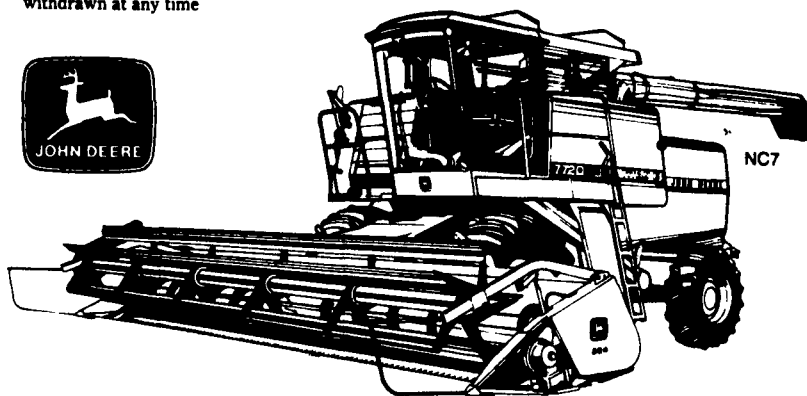

USED COMBINES

- 1984 JD 6620 SIDEHILL
  H.D. Rear Axle, Turbo, Hydro, Harvestrak Monitor, Spreader, Dial-A-Header Height, 1200 Hrs. **SOLD**
- 1981 JD 6620 SIDEHILL
  Turbo, Hydro, Monitor, Header Height, Less Than 1100 Hrs.
- 1981 JD 6620 SIDEHILL
  Turbo, Hydro, Spreader, Header Height, Monitor, 1500 Hrs.
- 1981 JD 6620 LEVEL LAND
  Turbo, Hydro, Monitor, Chopper, 1400 Hrs.
- 1980 JD 4420
  Spreader, Monitor, 1100 Hrs.
- 1979 JD 6620 SIDEHILL
  Turbo, Hydro, Monitor, Spreader, 2500 Hrs.
- 1977 JD 6600 SIDEHILL
  Positorque, Spreader, Monitor, 2300 Hrs.

★ CHOICE OF HEADS ★

- ★ All Machines Listed Above Delivered Fully Reconditioned And Covered By Our Limited Used Combine Warranty!
- ★ Several Other JD Combines Available To Be Sold "As Is"

LEHIGH AG EQUIPMENT

RD #6, Allentown, Pa.

215-398-2553

Area Codes 215 & 717 - Toll Free - 1-800-322-9289

Area Codes 201 & 609 - Toll Free - 1-800-523-9323

Hours: Monday Thru Friday, 7:00 to 5:30; Saturday 7:00 to 4:00