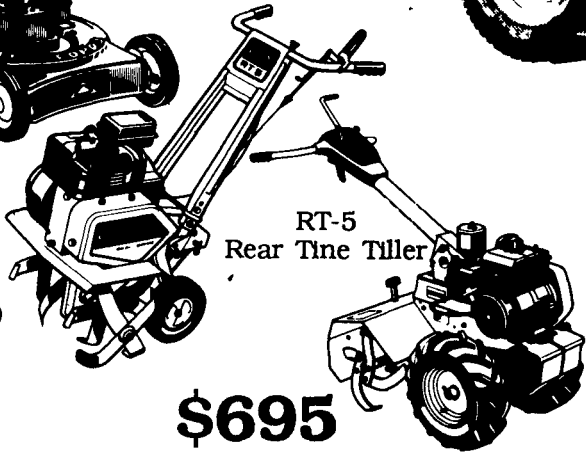

25%-30%
SAVINGS

C-48 16 H.P.
Commercial
Mower w/Sulky
\$2,675

YT16 w/Mower... **\$2,180**
LGT12 w/Mower... **\$2,930**
LGT18 w/Mower... **\$3,845**

42" Blade
For LT-YT Tractors
\$165

09GN3664..... **\$795**
09GN3639..... **\$425**

New Ford
RM-19
Mower
\$99

RT-3
Tiller

\$295

RT-5
Rear Tine Tiller

\$695

Grasscatchers

09GN2540..... **\$115**
09GN3666..... **\$215**

Snowthrower Attachments
36"

\$495

All Remaining Lawn & Garden Tractors (Gas-Powered),
Walk-Behind Mowers, Tillers, Snowblades, Snowblowers
And Grasscatchers Are Being Sold **AT COST** Or
UNDER COST! All Prices Quoted Are **CASH** And Include
New Ford Warranty. Delivery Not Included.

Ford 1710DT 4WD
26 H.P. Diesel
\$7,790 Cash

4610 - 5610 2 WD Tractors
\$ \$ Low Pricing \$ \$
And Special Ford Programs

(2) Ford 7710
2 WD Tractors
86 PTO H.P.,
Full Cab
(w/Hours)
\$22,550
Cash

Ford TW-25 4 WD w/Cab
140 PTO H.P., 110 Hrs.
Plenty of Power!
\$39,945 Cash