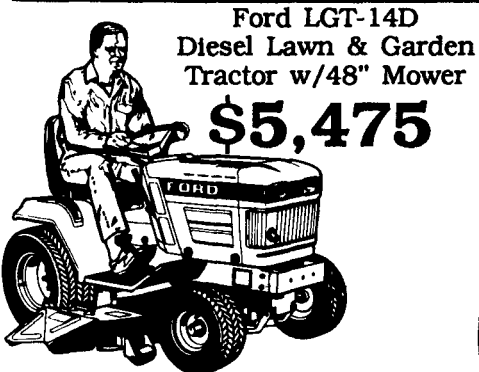

New Ford
RM-19
Mower
\$99

RT-3
Tiller

\$295

RT-5
Rear Tine Tiller

\$695

Grasscatchers

09GN2540..... **\$115**
09GN3666..... **\$215**

Snowthrower Attachments
36"

\$495

All Remaining Lawn & Garden Tractors (Gas-Powered),
Walk-Behind Mowers, Tillers, Snowblades, Snowblowers
And Grasscatchers Are Being Sold **AT COST** Or
UNDER COST! All Prices Quoted Are **CASH** And Include
New Ford Warranty. Delivery Not Included.

Ford LGT-14D
Diesel Lawn & Garden
Tractor w/48" Mower
\$5,475

Ford 1210 Tractor, 16 H.P. Diesel
HSE..... **\$5,995** Cash
DT..... **\$6,145** Cash
HSD..... **\$6,485** Cash

Ford 1310 DT
19 H.P. Diesel
\$6,780 Cash

Ford 1710DT 4WD
26 H.P. Diesel
\$7,790 Cash

4610 - 5610 2 WD Tractors
\$ \$ Low Pricing \$ \$
And Special Ford Programs

(2) Ford 7710
2 WD Tractors
86 PTO H.P.,
Full Cab
(w/Hours)
\$22,550
Cash

Ford TW-25 4 WD w/Cab
140 PTO H.P., 110 Hrs.
Plenty of Power!
\$39,945 Cash