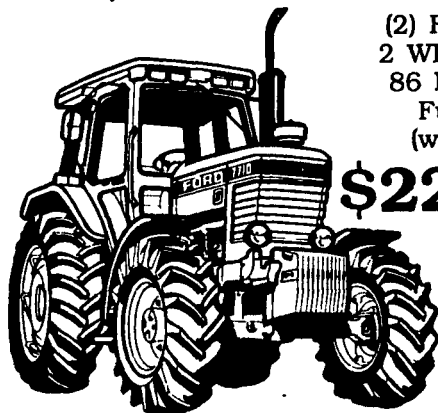

\$495

All Remaining Lawn & Garden Tractors (Gas-Powered),
Walk-Behind Mowers, Tillers, Snowblades, Snowblowers
And Grasscatchers Are Being Sold **AT COST** Or
UNDER COST! All Prices Quoted Are **CASH** And Include
New Ford Warranty. Delivery Not Included.

Ford LGT-14D
Diesel Lawn & Garden
Tractor w/48" Mower
\$5,475

Ford 1210 Tractor, 16 H.P. Diesel
HSE..... **\$5,995** Cash
DT..... **\$6,145** Cash
HSD..... **\$6,485** Cash

Ford 1310 DT
19 H.P. Diesel
\$6,780 Cash

Ford 1710DT 4WD
26 H.P. Diesel
\$7,790 Cash

4610 - 5610 2 WD Tractors
\$ \$ Low Pricing \$ \$
And Special Ford Programs

(2) Ford 7710
2 WD Tractors
86 PTO H.P.,
Full Cab
(w/Hours)
\$22,550
Cash

Ford TW-25 4 WD w/Cab
140 PTO H.P., 110 Hrs.
Plenty of Power!
\$39,945 Cash