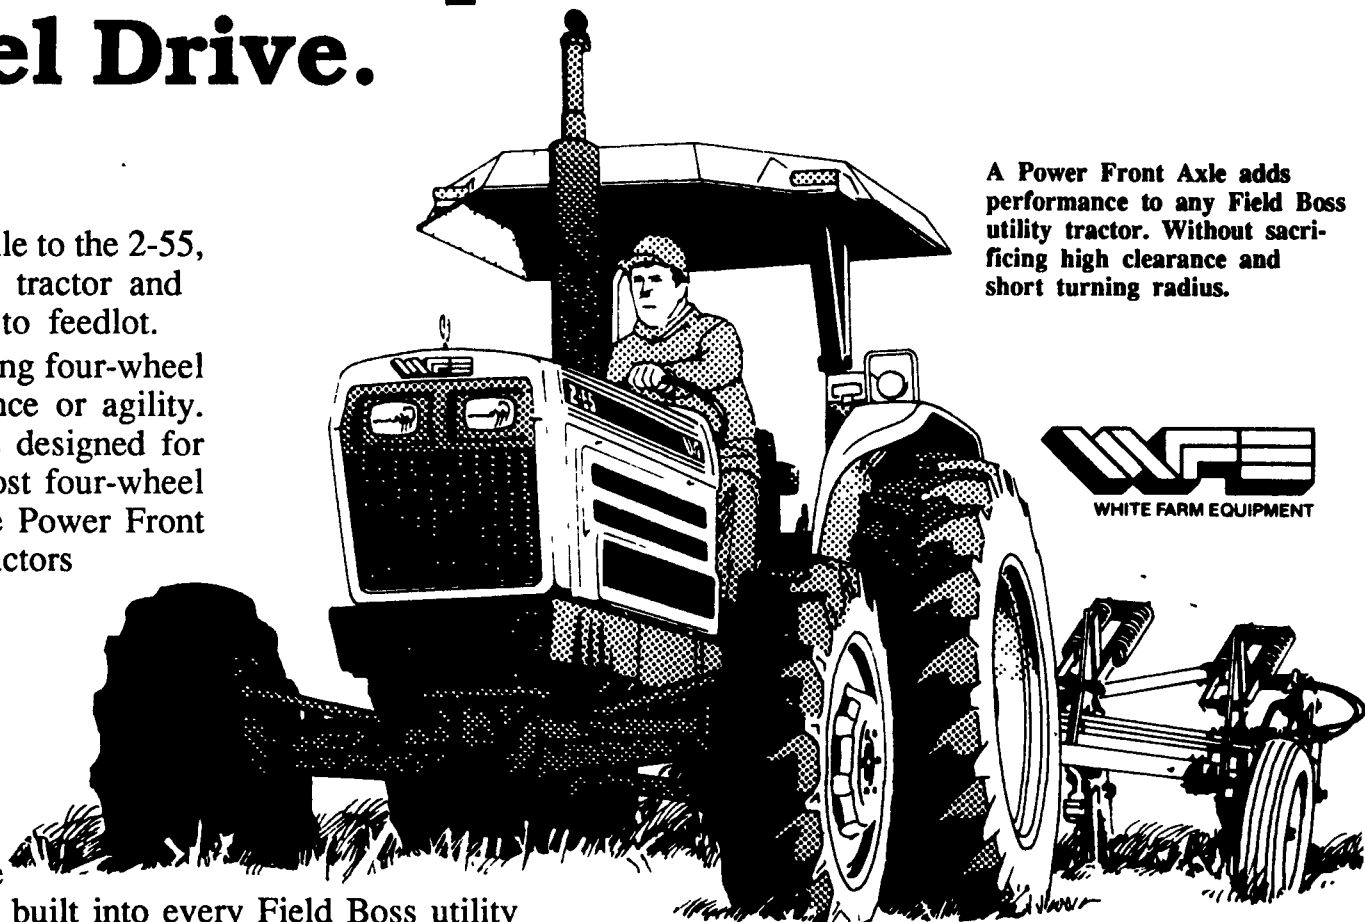

# Put performance up front with a Four-Wheel Drive.

Add a White Farm Power Front Axle to the 2-55, 2-65 or 2-75 Field Boss® utility tractor and improve performance from field to feedlot.

**High clearance, tight turns.** Adding four-wheel drive doesn't mean losing clearance or agility. Because our Power Front Axle is designed for more front axle clearance than most four-wheel drive tractors. Plus, even with the Power Front Axle, our 2-55, 2-65 or 2-75 tractors turn almost as short as our two-wheel drive models.

**More standard features.** These 53-, 62- and 75-hp. utilities come packed with work-saving standard equipment. Features you pay extra for on most other tractors.

Come in today and experience for yourself the quality and value built into every Field Boss utility tractor. Proven with 24 years of on-farm use.

A Power Front Axle adds performance to any Field Boss utility tractor. Without sacrificing high clearance and short turning radius.

**WFE**  
WHITE FARM EQUIPMENT

### New Field Boss® 16.

This three-cylinder diesel works hard without disturbing the peace. That's because it doesn't pop and vibrate the way many of the two-cylinder tractors in this class do.

The fuel-efficient engine produces 14 PTO horsepower, is naturally aspirated and linked to an easy-shifting, sliding gear transmission with six forward and two reverse speeds.