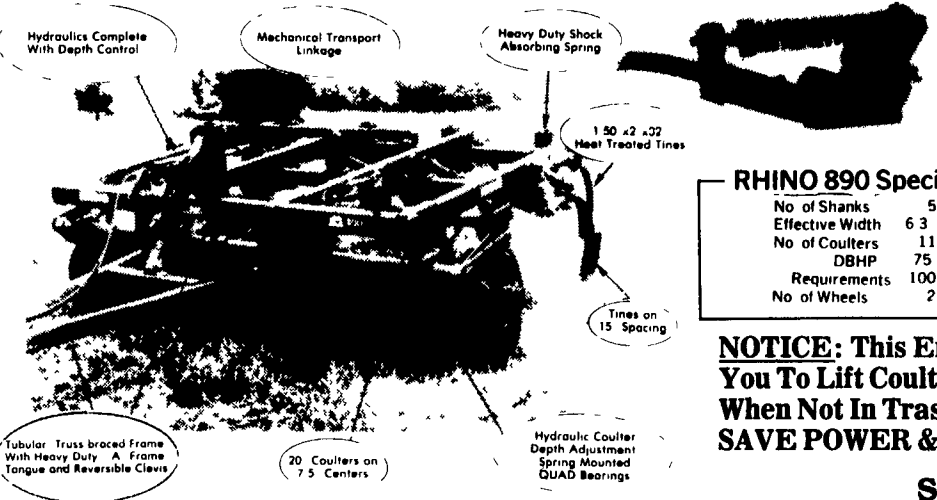

\$295 SAVE \$45 SPECIAL \$250

NEW

Only A Few Left, Get Yours Now And Save \$ \$ \$

RHINO 890

COULTER CHISELS

- Features Hydraulic Raised and Lowered Coulters Gangs That Allow You to Raise Slicer Blades When Not In Trash That Saves Power, Fuel, Gives More Speed, Less Wear, Then When You Reach The Heavy Trash That Needs To Be Cut, You Lower Slicer Blades And Keep Right On Going!
- 1 1/2" Thick x 32" Tines Give You Heavy Duty High Clearance!

RHINO 890 Specifications

No. of Shanks	5	7
Effective Width	6'3"	8'9"
No. of Coulters	11	15
DBHP	75	105
Requirements	100	140
No. of Wheels	2	2

NOTICE: This Enables You To Lift Coulters Out When Not In Trash — SAVE POWER & WEAR