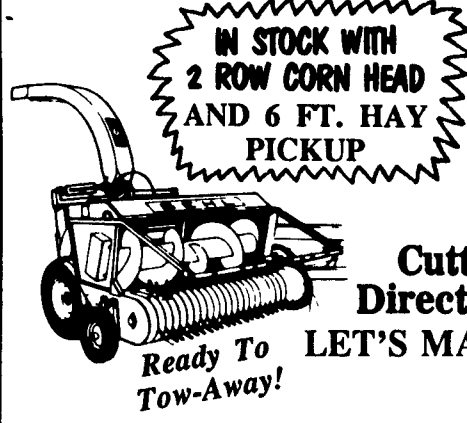

YOU WON'T BEAT THIS DEAL ON A NEW GEHL 760 HARVESTER

More Forage Harvester For Your Dollar Solid. Reliable. Efficient.

Gehl's 760 forage harvester can be used with tractors from 60 to 150 hp. It features a patented single-station cutterbar adjustment. Options include an in-head hydraulic knife sharpener that allows in-field knife sharpening and refacing of cutterbar, using tractor hydraulics, overrunning clutch; bevel extenders for the cylinders, haylage water tank and tandem axles. The best buy on the market! Make us prove it with a demonstration.

Cutter Head Delivers Directly Into Blower Fan LET'S MAKE A DEAL NOW!

Ready To Tow-Away!

- New Gehl Model CB760, 1000 RPM Chopper w/Overrun Clutch To Save Your Tractor's PTO Brakes, Elec. Spout & Cap Controls, In-Head Hyd. Knife Sharpener. **Includes 2 Row TR3038, 28"-34" Cornhead And 6 Ft. Hay Pickup.**

BUY ALL THIS AND SAVE $6,000
List Price Of These 3 Units Is Over $18,000

YOUR TOW-AWAY DISCOUNT PRICE ONLY $11,860
Includes: Heavy Duty Chopper Rated From 60 HP - 150 HP
2 Row Cornhead
6 Ft. Hay Pickup
GET A BARGAIN NOW!
Eligible For Lease w/Option To Purchase