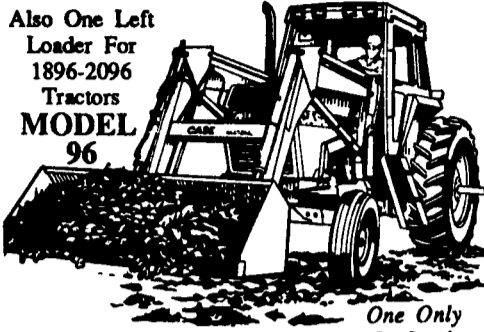

# CASE MOUNT-O-MATIC LOADERS

Save Muscle & Time...Mount Or Dismount In Less Than 5 Minutes  
**THE ALL NEW MODEL 2250 & 2255 IN STOCK**

1 Drive tractor into position behind free standing loader. Stop and connect hydraulic hoses

2 Subframe which serves as a parking stand is raised hydraulically as you drive into loader

3 Tractor hydraulics power loader firmly onto the tractor as you slowly pull into position

4 Insert two retaining pins one on each side to lock loader to rear mounting brackets

Also One Left Loader For 1896-2096 Tractors MODEL 96

Single lever control provides convenient operation of lift-bucket for fast, efficient loading.

One Only In Stock \$3,250

**Get A Time-Saving Money Maker Now While Our Present Low Price Inventory Lasts**