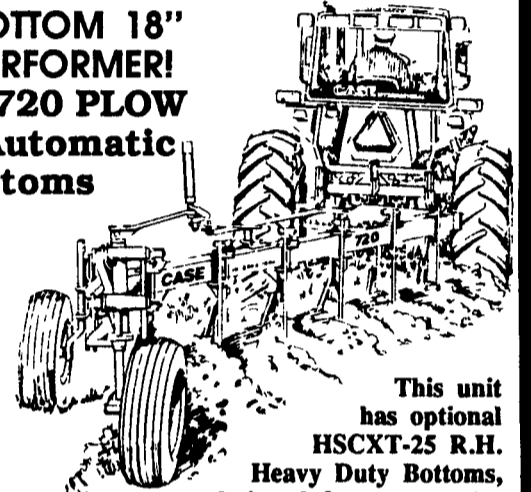

This unit has optional HSCXT-25 R.H. Heavy Duty Bottoms, designed for extra rocky conditions.