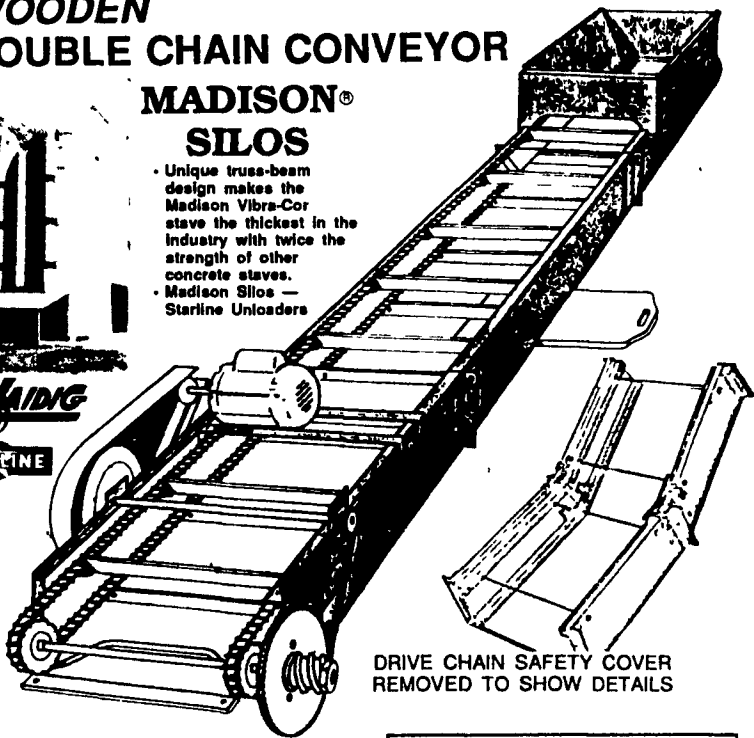

**3 SILOS AND UNLOADERS**

**WOODEN DOUBLE CHAIN CONVEYOR**

**MADISON® SILOS**

- Unique truss-beam design makes the Madison Vibra-Cor stave the thickest in the industry with twice the strength of other concrete staves.
- Madison Silos — Starline Unloaders

DRIVE CHAIN SAFETY COVER REMOVED TO SHOW DETAILS

**MADISON SILO CO. of PA**  
Ephrata, PA Phone: 717-733-1206

Poly-Dome Chute Hopper **\$179**  
Poly-Dome Calf Nursery **\$239**

**3 SILOS AND UNLOADERS**