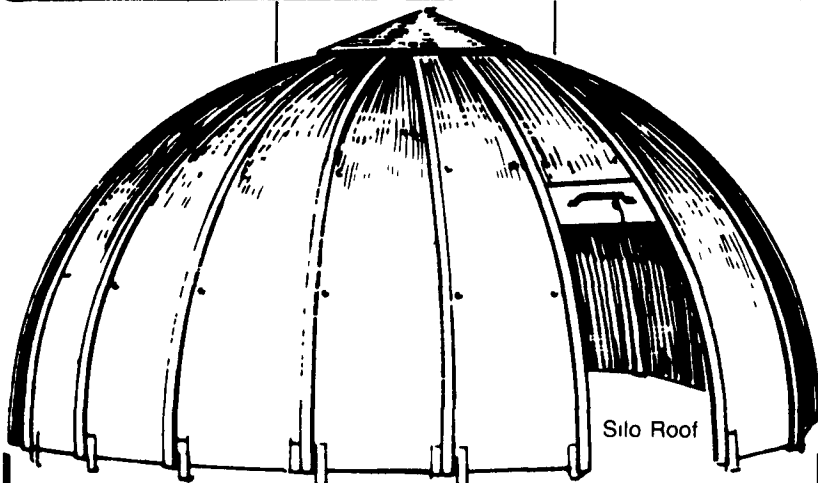

- CRAMER'S FARM -

Newport, PA
717-567-6782

Silo Roof

Fill Pipe
Vinyl and Steel

Telescoping Section

Kwik Pipe

Vinyl Repair Sleeve

8" to 9" Transition

1 Arm Pipe Support Bracket

Swivel Transition

2 Arm Pipe Support Brackets

Shute

1030 Multi Fly Spreader

766 Motorized Spreader

Fiberglass or Steel

Winter Specials For Silo Accessories.
Most Any Type Stave Silo Work.

S & S Silo Repair
R.D. 2, Honey Brook, PA 19344
(215) 273-3993

BADGER'S AGRI SERVICE

SERVICING CENTRAL PA & NORTHERN MD

- Harvestore® Unloader Parts And Service
- Rebuilt Unloaders
- Authorized Quality (S) Stahl Mfg., Inc. Parts Dealer
- Stainless Steel Reversible Bushing Cutter Chains
- 42 Mo. Written Warranty
- Replacement Steel & Epoxy Floors
- Rissler Wooden Conveyors
- Rissler Wooden TMR Mixers
- Lancaster Level Flow 12" Goosenecks
- Farmtronix Computer Feeder Systems

BRIAN BADGER

1572 Baltimore Rd. Dillsburg, PA 17019
717-432-8377
Not affiliated with A.O. Smith Harvestore Products Inc.

VAN DALE

- Van Dale Products
  - All New Magna-Matic 360
  - Silo Unloaders 10'-30' New & Rebuilt
  - Bunk Feeders - Belt, Auger and Shaker
  - Conveyors - Auger & Single Chain, Belt
- T.M.R. Van Dale Mixer-Feeders - 4 Auger
  - Truck Mounts 40 Cows
  - Trailer Mounts to 400 Cows
  - Stationary Units 400 Cows
  - Orbit Tumble Mixer
- Liquid Manure Spreaders
  - 1500 Gal. to 4500 Gal.
  - Soil Injectors
- Liquid Manure Pumps
  - Agitator-Filler
  - Centrifugal
  - Hydraulic Porta-Pump

- Uebler Electric Forage & Grain Carts
- Uebler 810 Gas Cart
- Uebler U-Blend™ TMR Forage Carts

1. Red Top Stainless Steel Trough Cattle Waterers
   - Fickes Stave Silo - Top and Bottom Unloading
   - Double Chain Wood Conveyors w/Slip Clutch & 1/2" Bottom
   - Taper Board Feeders & Belt Feeders
   - Vaughan Chopper Pumps
   - Hedlund Manure Equipment
2. LEASING AVAILABLE - SALES & SERVICE

K & S INC.
1302 Lancaster Pike, Quarryville, PA 17566
PH: 717-284-3111

Thank you for keeping us #1

in the industry!

ALLSTEEL

wishes you and your families
A happy Holiday Season
and
A prosperous New Year.

BUILDINGS INTERNATIONAL, INC

TOLL-FREE NATIONWIDE
1-800-423-0052

The better-building people.™