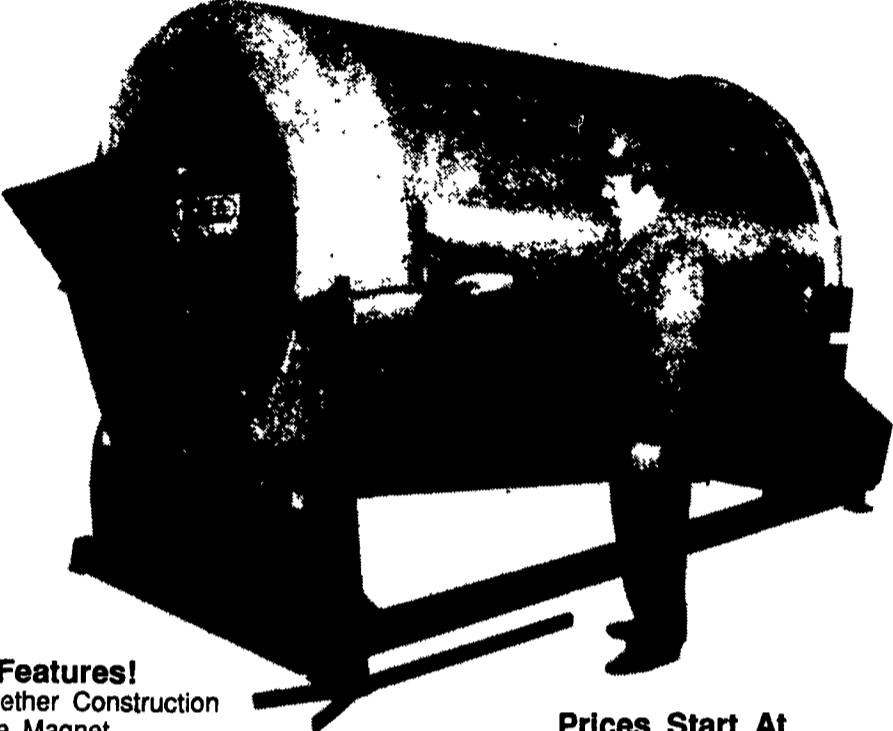

Wanted: Farmall M or H tractor, can need repairs. 717-367-3177 evenings.

Wanted: Livestock squeeze chute, portable scales. Call 717-244-3814 after 6pm.

**TMR MIXERS - 10 SIZES!**

**Features!**

- Bolt Together Construction
- Hardware Magnet
- Easy Maintenance and Lubrication
- Fewer Moving Parts Than Any Other Mixer
- Plastic Auger Tube
- Reliable Mechanical Beam Scale System
- Standardized Component Parts