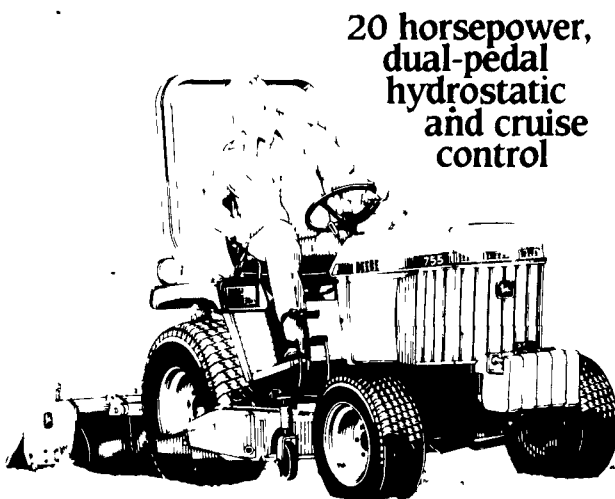

Start dealin' today.

NB7

John Deere 750

The John Deere 750 produces 20 hardworking horsepower from a fuel-efficient liquid-cooled diesel engine. Optional front-wheel-drive is available if you need 4-wheel traction. Capacity-matched attachments are available to keep your tractor working all year long.

Features include 8-speed transmission, 540-rpm rear PTO, Category 1 three-point hitch, differential lock, adjustable tread width, Roll-Gard* roll-over protective structure.

Stop in for a test drive soon — and get the details on the John Deere 2-year limited warranty.

John Deere 755

20 horsepower, dual-pedal hydrostatic and cruise control

Unique dual-pedal hydrostatic drive lets you change speed and direction on the go, in high or low ranges. That and standard cruise control keep your hands free for steering and other operations. Keep you productive with less fatigue. Quik-Tatch feature lets you switch attachments in two minutes. Liquid-cooled 3-cylinder diesel. Optional front-wheel drive. Call for a demonstration.