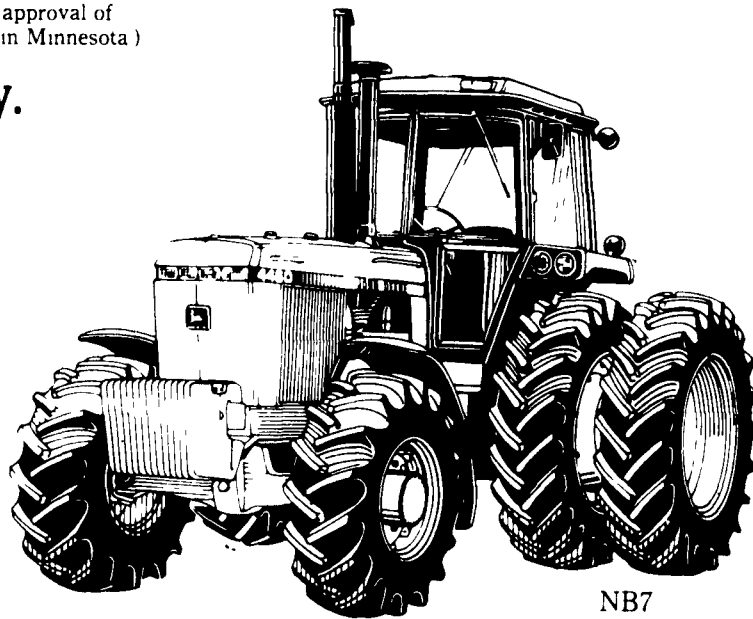

GOOD DEALS

from a Good Dealer

8.5% Fixed rate financing (up to 60 months), with life and physical damage insurance, on new John Deere 105- to 190-hp tractors.

Or 0.0% financing for one year from the day you buy, or cash discount in lieu of waiver.

Start dealin' today.

NB7

John Deere 750

The John Deere 750 produces 20 hardworking horsepower from a fuel-efficient liquid-cooled diesel engine. Optional front-wheel-drive is available if you need 4-wheel traction. Capacity-matched attachments are available to keep your tractor working all year long.

John Deere 755

20 horsepower, dual-pedal hydrostatic and cruise control

Unique dual-pedal hydrostatic drive lets you change speed and direction on the go, in high or low ranges. That and standard cruise control keep your hands free for steering and other operations. Keep you productive with less fatigue. Quik-Tatch feature lets you switch attachments in two minutes. Liquid-cooled 3-cylinder diesel. Optional front-wheel drive. Call for a demonstration.