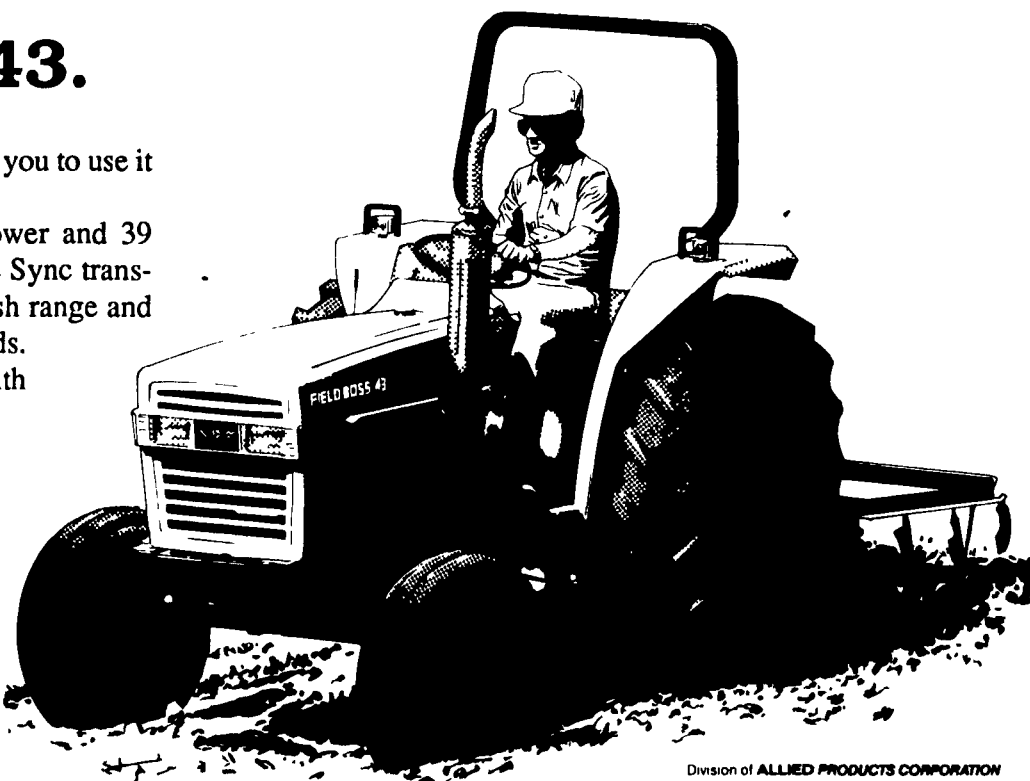

Division of ALLIED PRODUCTS CORPORATION

SEE YOUR LOCAL

DEALER

WHITE FARM EQUIPMENT
Division of ALLIED PRODUCTS CORPORATION

ARNETT'S GARAGE
Rt. 9, Box 25
Hagerstown, MD
301-733-0515

BURCHFIELDS, INC.
112 S. Railroad St.
Martinsburg, PA
814-793-2194

G & D REPAIR
RD 5 Penryn Rd.
Manheim, PA
717-664-2207

NORMAN D. CLARK & SON
Honey Grove, PA
717-734-3682

STOUFFER BROS., INC.
1066 Lincoln Way West
Chambersburg, PA
717-263-8424

STOLTZFUS FARM SERVICE
Cochranville, PA
215-593-2407

SHUEY'S SALES SERVICE
Ono, PA
717-865-4915

THOMAS E. SIBERT FARM EQUIPMENT
1175 Brickcrafters Rd.
New Oxford, PA
717-624-8763

FARNSWORTH FARM SUPPLY INC.
103 Cemetery St.
Hughesville, PA
717-584-2108

FRANK RYMON & SONS
State Rt. 31 South
Washington, N.J.
201-689-1464

OWEN SUPPLY CO., INC.
East Ave. & Broad St.
Woodstown, NJ
609-769-0308

HANDWERK BROS. SERV. CENT.
RD 1 - Neffe
Slatington, PA
215-767-5946

MILLER EQUIPMENT CO.
RD 1
Bechtelsville, PA
215-845-2911