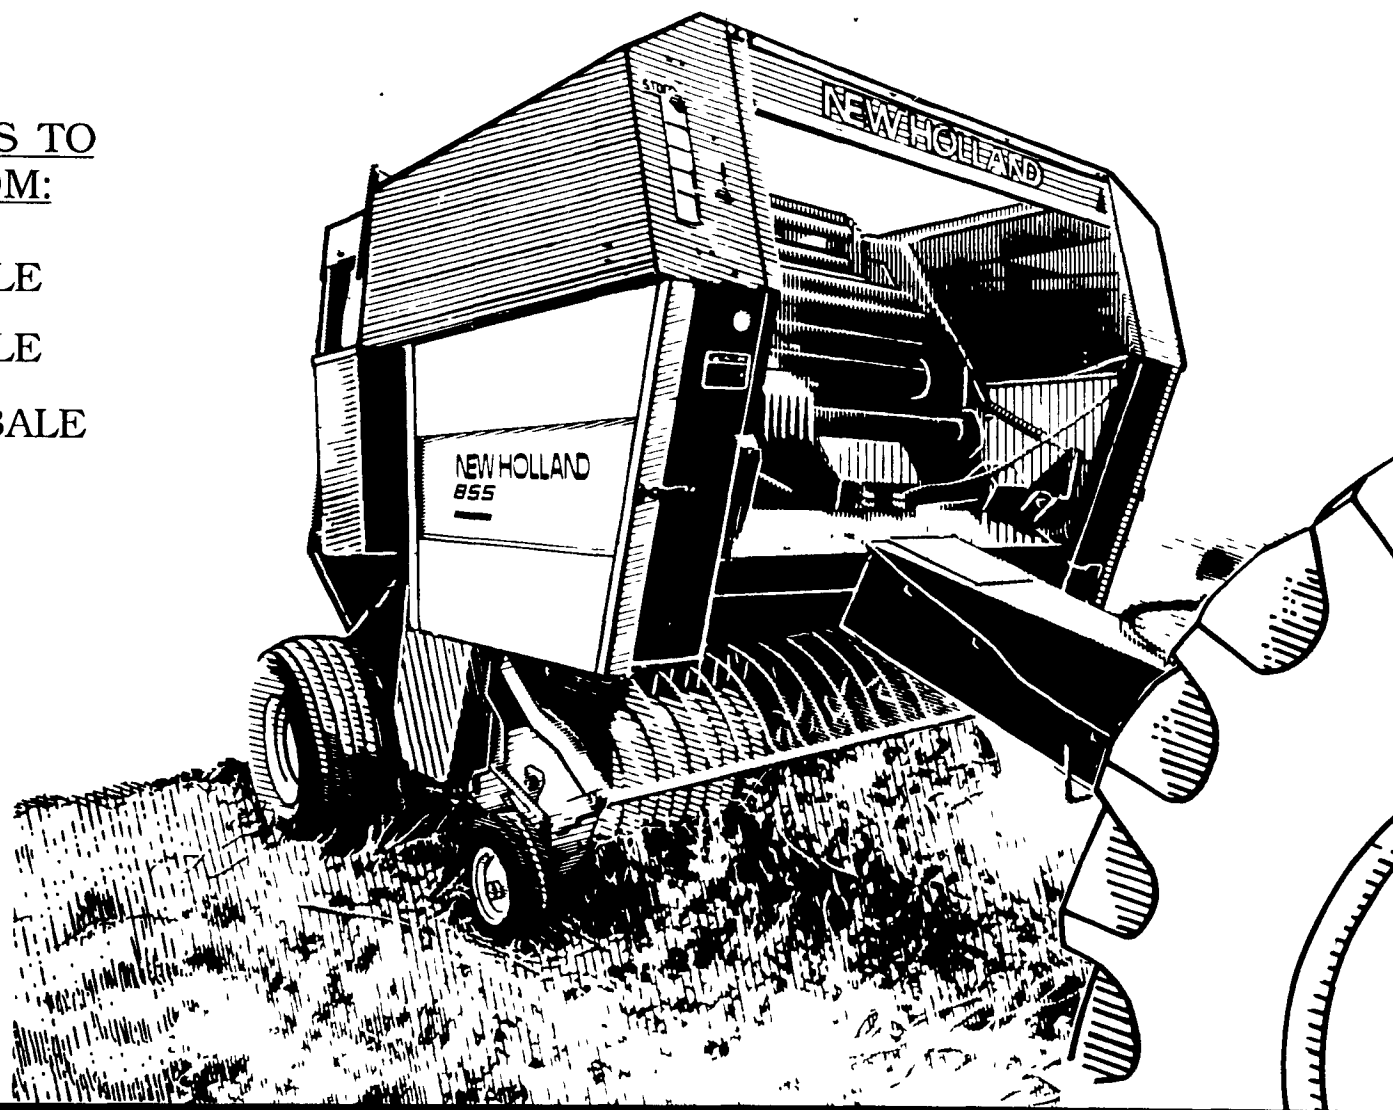

TURN YOUR CORN STALKS INTO HIGH QUALITY BEDDING WITH A ROUND BALER FROM FORD NEW HOLLAND

THREE MODELS TO CHOOSE FROM:

- 848 - 4'x4½' BALE
853 - 4¾'x5' BALE
855 - 5½'x5½' BALE

Picture perfect bales

The Model 855 round baler makes dense, picture-perfect 5½'x5½' bales. The Super-Sweep pickup gets the short, fine hay ordinary pickups miss, and turns it into

solid, well-shaped, 1700-pound bales. Stop by and we'll show you all the quality features of the "855."

SEE THE ROUND BALER WITH THE REPUTATION OF BEING ABLE TO BALE THE MOST DIFFICULT CROPS. ALL MODELS AVAILABLE WITH ELECTRIC, HYDRAULIC OR FORD NEW HOLLAND'S EXCLUSIVE "BALE COMMAND" TWINE WRAPPING SYSTEM. ALSO AVAILABLE WITH REVERSE DRIVE AND BALE EJECTOR FOR MORE EFFICIENT BALING.