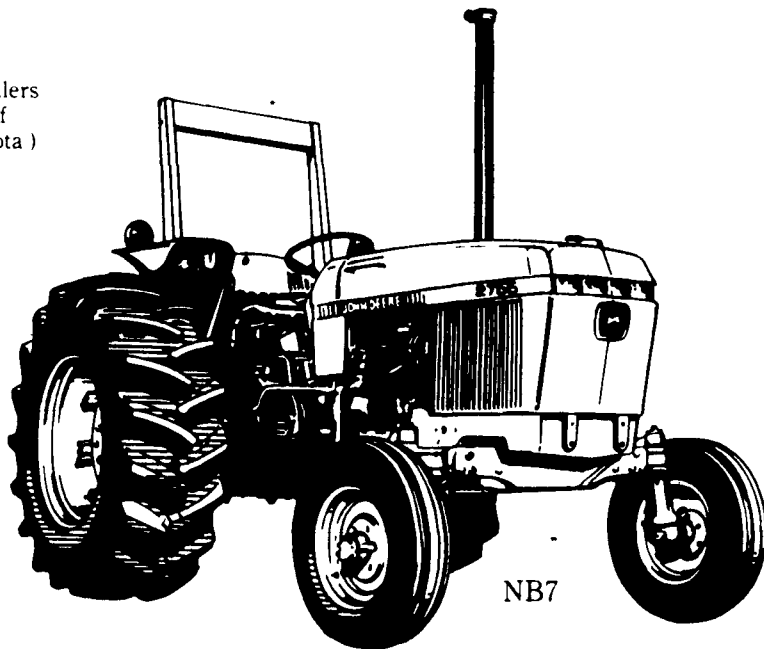

GOOD DEALS

from a Good Dealer

8.5%

Fixed rate financing (up to 60 months), with life and physical damage insurance, on new John Deere 55 Series Tractors.

Or

0.0% financing for one year from the day you buy, or cash discount in lieu of waiver.

Start dealin' today.

John Deere 655

16 horsepower, dual-pedal hydrostatic drive and cruise control

Unique dual-pedal hydrostatic drive lets you change speed and direction on the go, in high or low ranges. That and standard cruise control keep your hands free for steering and other operations... keep you productive with less fatigue. Quik-Tatch feature lets you switch attachments in two minutes. Liquid-cooled 3-cylinder diesel. Optional front-wheel drive. Call for a demonstration.