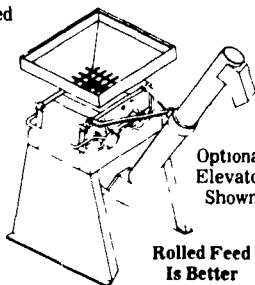

F6S12 & F10S12 ROLLER MILLS

A Simple, Rugged Mill, Designed Especially For The Smaller Feeder

10" & 20" Mills In Stock

Optional Elevator Shown
Rolled Feed Is Better

The Entire Peerless Line Is Brought To You By Feedmobile Inc. Feedmobile Inc. Is One Of The World's Leading Manufacturers Of Milling Equipment For The Commercial Feed And Grain Industry.

SALES • PARTS • SERVICE

Feedmobile Inc. 1-800-528-6895 U.S.
727 Furnace Hills Pike 1-800-528-6893 PA
Lititz, PA 17543 717-626-2680

ALL STEEL

PRESENTS TWO BUILDING OPTIONS

BUY * OR LEASE *
From $161 PER SQUARE FOOT OR From 10¢ PER SQUARE FOOT

THE CHOICE IS YOURS!!