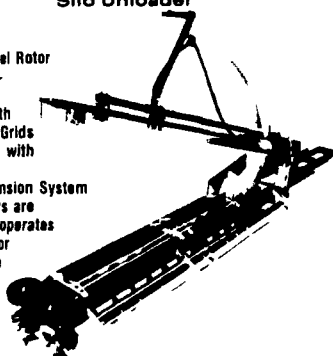

- 26-inch Stainless Steel Rotor Housing with 4 Stainless Steel Paws
- New Clean Design with Flow-Through Safety Grids
- Fiberglass Gooseneck with Stainless Steel Liner
- Triangle Cable Suspension System
- Front and Rear Augers are different sizes. Each operates at a different speed for excellent performance
- Superior Torque Arm with Rollers