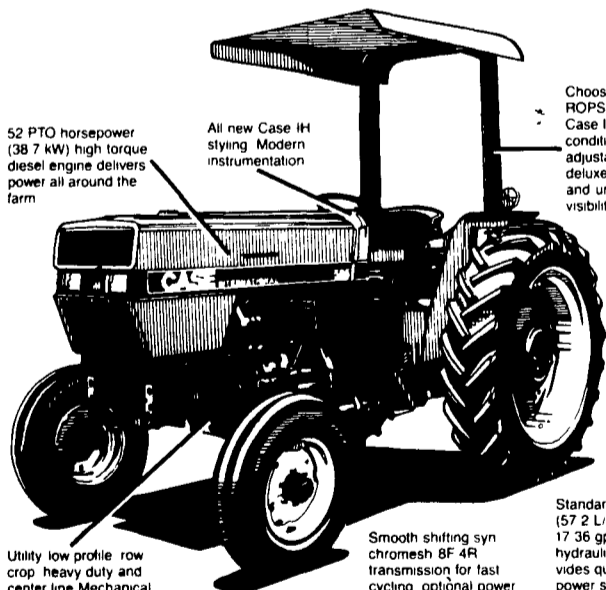

FALL CLEARANCE SALE

NEW EQUIPMENT

- Gehl 2160 Mower Conditioner, 9'3" Cut $5700
- Gehl 1580 Forage Blower.....$3200
- Gehl 1500 Round Bale Handler.....$1600
- New Idea 360 Manure Spreader, 150 Bushel.....$2800
- IH Scraper Blade, 3 Pt. Hitch, 6' .....$ 325
- Yanmar Backhoe, 3 Pt. Hitch.....$2700

USED EQUIPMENT

- Case 10' Chisel Plow, Pull Plow.....$ 900
- IH McCormick Grain Drill, 16 Disk.....$ 200
- IH 1250 Grinder Mixer, Needs Work.....$1500
- IH 400 Corn Planter, 4R.....$ 900
- JD 7000 6RN Corn Planter.....$5700
- JD 800 Self Propelled Windrower.....$1300
- JD 66 Forage Blower.....$ 600
- JD Grain Drill For Parts.....$ 100
- JD Cultivators For 50 Tractor.....$ 50
- JD 54 Manure Spreader, It Works.....$ 400
- NH 518 Manure Spreader w/Endgate.....$1500
- NH 675 Manure Spreader, Tandem Endgate.....$ 900
- NH 368 Flail Spreader, Tandem Axle.....$ 800
- Gehl 880 Haybine, 9'3".....$1200
- Gehl 2 Row Wide Row Crop Head.....$ 300
- New Idea 620 Forage Blower.....$ 400
- New Idea 838 Uni Husker, 16 Roll.....$7700
- New Idea 763 3 Row Narrow Row Crop.....$ 900
- Oliver Hydraulic Loader.....**SOLD** $ 400
- Kewanee Rotary Hoe 15'.....$ 600

USED TRACTORS

- Case 630 Gas
- Case 1594
- Case 1070
- IH 656 Hydro
- Allis Chalmers CA
- MF 230

A.L. HERR & BRO.

Park Ave. Quarryville, PA 17566

The new Case IH 585
any way you
look at it...
you see more
tractor

52 PTO horsepower (38.7 kW) high torque diesel engine delivers power all around the farm

Choose standard ROPS or new optional Case IH cab with air conditioning 4 way adjustable fabric seat deluxe padded interior and unrestricted visibility

Utility low profile row crop heavy duty and center line Mechanical Front Drive (MFD) axle choices to match your needs

Smooth shifting syn chromesh 8F 4R transmission for fast cycling optional power reverse 8F/8R allows rolling F/R shifts 16F/8R two speed power shift optional

Standard 15.1 gpm (57.2 L/min) optional 17.36 gpm (65.5 L/min) hydraulic pump provides quick response to power steering hitch and remote cylinders Up to 3 valves available

Ask us for a demonstration

Choose How You Want To Save: **case**

8.8% FINANCING
Or **INTEREST WAIVER** Til September 1, 1988
Or **BIG CASH DISCOUNTS**

R.S. HOLLINGER & SON, INC.

Farm Lawn & Garden Equipment

113 W. Main St. Mountville, PA 17554

(717) 285-4538

Hours: Mon. thru. Fri.: 7AM-5PM; Sat.: 7AM-12 Noon
PARTS & SERVICE ALWAYS AVAILABLE

PLASTIC PIPE

2 inch and 2½ inch heavy duty, new surplus at a fraction of the original cost. 2,500' lengths coiled on 8' dia. wooden spools. 15 spools available. $1,000. a spool - spool included. or .40 cents ft., 1,000' minimum lengths. Delivered To Your Door. Credit Cards, or Personal Checks OK.

Flight Systems
Mechanicsburg, PA
717-697-0394

A REAL BARGAIN

IH TRACTOR SALVAGE PARTS

Savings to 50% & More

BATES CORPORATION

14th AND FIR RD., BOURBON, IN 46504

PARTS DISMANTLED CLEANED & READY FOR SHIPMENT

WE SHIP UPS, TRUCK, BUS

FOR THOSE HARD-TO-FIND & DISCONTINUED ITEMS

Call the Parts Specialists: 1-800-248-2955

Financing Available Thru Agri Credit Corp.

35 Used Combines To Choose From

1984 MF 850 Hydro	$48,000
1984 MF 850 Hydro	$34,000
1982 MF 850 Hydro	$29,000
1980 New Idea Uni 801 Hydro 4 Wheel Drive	$26,000
1980 New Idea Uni 818 Combine	$5,000
1980 New Idea 844 4 Row 30" Corn Head	$4,500
1978 MF 760 Hydro 4 Wheel Drive	$22,000
1978 MF 760 Hydro 960 Hrs	$22,000
1978 MF 750 Hydro	$19,000
1978 MF 760 Hydro	$18,000
1978 MF 760 Hydro	$17,000
1978 JD 7700 Hydro	$18,000
1978 JD 7700 Hydro	$17,000
1977 MF 750 Hydro	$15,000
1977 MF 750 Hydro	$15,000
1977 MF 750 Gear Drive	$18,000
1977 MF 760 Hydro	$15,000
1977 MF 750 Gear Drive	$14,000
1977 Gleaner M2 Gear Drive	$12,500
1976 MF 760 Hydro	$11,000
1974 MF 760 Hydro	$12,000
1973 MF 510 Gear Drive	$5,500
1971 MF 510 Gear Drive	$3,000
1969 MF 510 Hydro	$7,500
1969 MF 300 Gas	$3,000
1969 JD 6600 Gas	$3,500
1968 MF 510 Gear Drive	$2,500
1968 MF 300 Gas	$3,000
1966 MF 510 Gear Drive	$2,500
1965 MF 410 Gas	$2,000
1956 MF 82	$700
IH 91 w/Corn & Grain Head	$1,200
Gleaner E w/Corn & Grain Head	$1,500
JD 4400 w/Burnt Cab	
MF 43 & 1143, 4R 30" Quik Tach Corn Head	

USED EQUIPMENT