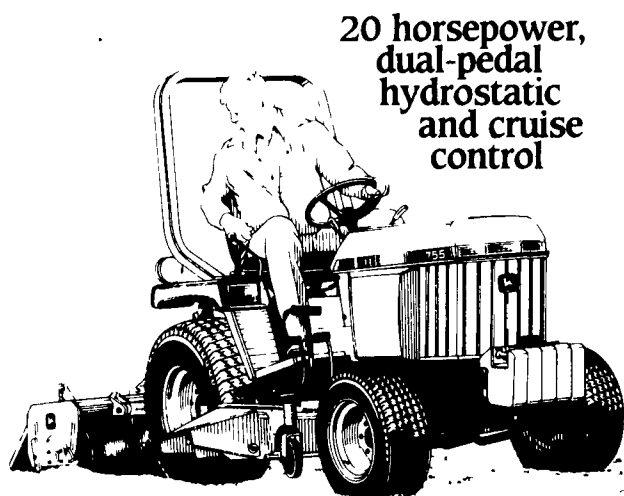

KERMIT K. KISTLER INC.
Lynnport, PA
215-298-2011

John Deere 750

The John Deere 750 produces 20 hardworking horsepower from a fuel-efficient liquid-cooled diesel engine. Optional front-wheel-drive is available if you need 4-wheel traction. Capacity-matched attachments are available to keep your tractor working all year long.

Features include 8-speed transmission, 540-rpm rear PTO, Category 1 three-point hitch, differential lock, adjustable tread width, Roll-Gard® roll-over protective structure.

Stop in for a test drive soon — and get the details on the John Deere 2-year limited warranty

John Deere 755

20 horsepower,
dual-pedal
hydrostatic
and cruise
control

Unique dual-pedal hydrostatic drive lets you change speed and direction on the go, in high or low ranges. That and standard cruise control keep your hands free for steering and other operations keep you productive with less fatigue. Quik-Tatch feature lets you switch attachments in two minutes. Liquid-cooled 3-cylinder diesel. Optional front-wheel drive. Call for a demonstration.