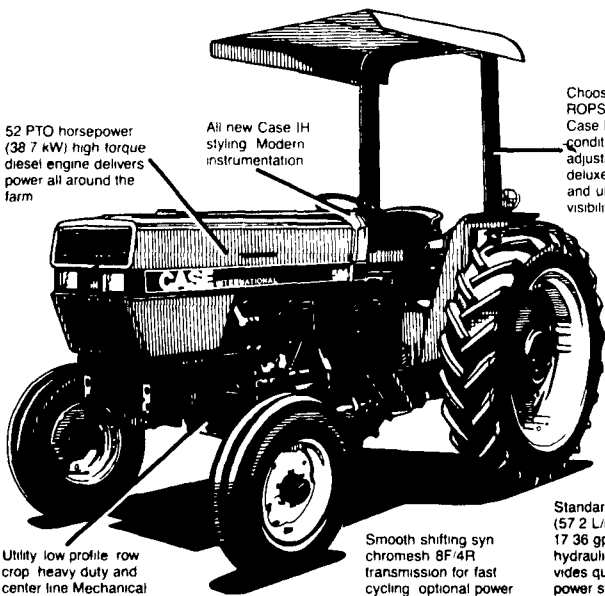

Goode replied that the city's Board of Revision of Taxes had reviewed the value of the land "and we are confident that the new determination will result in a lower assessment."

The Simonses and Lovett had pointed out that it would be impossible for farmers to realize enough profit to pay the taxes levied under the commercial rate. Airport officials said that no other use could be found for the land, which is located alongside the airport's runway.

The new Case IH 585  
any way you  
look at it...  
you see more  
tractor

52 PTO horsepower (38.7 kW) high torque diesel engine delivers power all around the farm

All new Case IH styling. Modern instrumentation

Choose standard ROPS or new optional Case IH cab with air conditioning. 4 way adjustable fabric seat. deluxe padded interior and unrestricted visibility

Utility low profile row crop heavy duty and center line Mechanical Front Drive (MFD) axle choices to match your needs