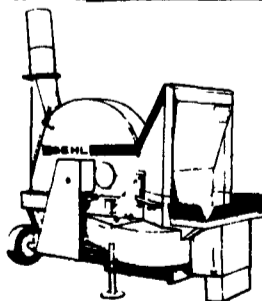

THE HIGHEST QUALITY AT THE BEST PRICE

Investing today in the future of agriculture

GEHL

SEVERAL IN STOCK! GET YOURS NOW!

SPECIAL: New GEHL 970 Box, 16 Ft. w/Roof

& 3 Beaters On Martin HEAVY DUTY 12 Ton Single Axle w/Double

Reach Coupling Pole, 12.5Lx15 10 Ply Tires **ONLY \$5,975**

If You Want Capacity, Try The All New Gehl Small Drum, 1000 RPM Blower At A SPECIAL PRICE

All New Direct Drive 1000 RPM Hi-Capacity TRY IT! MODEL 1560

Unparalleled Performers

SPECIAL \$2,645
Less Cash Discount

The ultimate forage blowers are here - the Gehl 1540 1560 and 1580 These blowers have been developed around the high capacity tradition of famous Gehl blowers. In addition to unmatched capacity these blowers boast many convenience features - swing-away blower outlet removable tunnel covers replaceable rim sheet liner adjustable left axle quick-adjust air vents, PTO storage hanger and more. **PUT A GEHL BLOWER TO THE TEST ON YOUR FARM TODAY!**