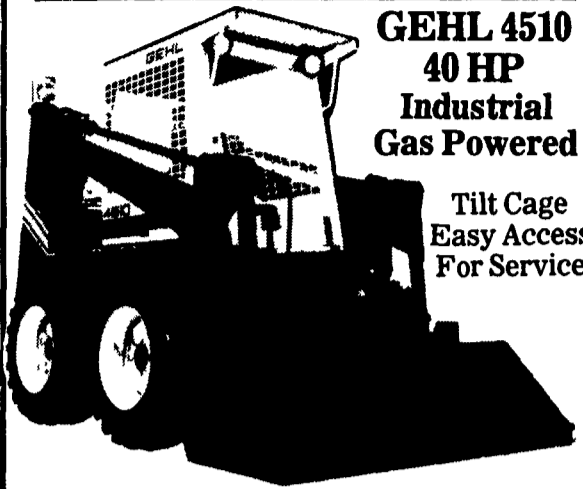

GEHL

THE GREAT OPPORTUNITY!

You'll Like - The PRICES - The POWER - The PERFORMANCE Of These Fine Skid Loaders

NEW DIESEL POWER

One Only

Haul On Your Pickup Truck
GEHL 3410
New 23 H.P.

Call For A SUPER DEAL

SELF-LEVELING SKID LOADER

GEHL 4510
40 HP
Industrial Gas Powered

Tilt Cage
Easy Access
For Service

← 65" Wide →
w/65" Bucket, 10.00x16.5 Tires
List Price...\$17,000 plus
DISCOUNT SALE PRICE \$11,826

SELF-LEVELING SKID LOADER

GEHL 4610
Diesel Powered

← 65" Wide →
44 HP Diesel Powered Hydrostatic Drive, 10.00x16.5 Flotation Lug Tires, Factory Fresh, Just Arrived!
List Price Over \$19,900

YOUR SPECIAL CASH PRICE \$12,907

SPECIAL OFFER

Discounted To Go!

New Diesel Powered
33 H.P. GEHL 3610 SKID LOADER
54" Bucket, Self-Leveling Loader, Tilt ROPS For Easy Service, Lights
List Price ~~\$14,964~~
SPECIAL \$10,800
Stop By & Get An Even BETTER DEAL!

Complete Line Of **GEHL** SPREADERS In Sizes To Fit Your Farm Operation