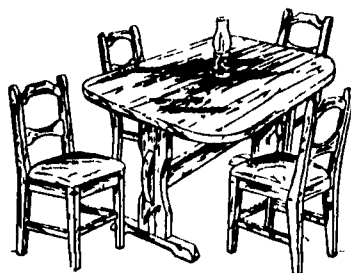

### CONTEMPORARY DINING SET

5 Piece

Black Lacquer Top w/Brass

Edge & Base.

Classic Breuer Chairs

Feature Velour Seats & Backs

Reg. Retail \$689.95

**OUR  
CASH  
PRICE \$189.95**

### 5 PIECE TRESTLE TABLE DINING ROOM SET

Table In Pine Or Butcher

Block w/4 Upholstered Chairs

Reg. Retail \$389.95

**OUR  
CASH  
PRICE \$109.95**

Limited Quantity

**OUR  
CASH  
PRICE \$149.95**

**7 PC. TABLE & CHAIRS**  
...Unheard Of Deal!