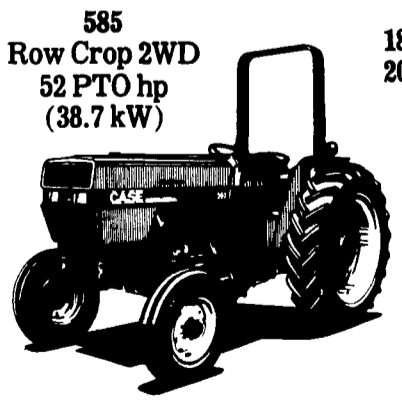

John Deere 4400 Diesel, 18.4x26, A/C, Straw Chopper (U9806)

John Deere 6620 Sidehill, Diesel, Hydro, 1200 Hrs. (U2121)

IH 1480 Combine, 1983, 1195 Hours, Diesel, Hydro, 30.5x32 & 18.4x16.1 Tires, A/C, Grain Loss Monitor, Electro-Hydraulic Auto Header Control (U2133)

IH 1480 Axial Flow w/Mudhog AWD, 14.9x24, 67.00x34.00 - 30 Tires, A/C, Monitor, Electro-Hydraulic Controls, Excellent Condition (U2034)

JD 6620 Sidehill, 28Lx26 Tires, Hydro, Diesel, Grain Loss Monitor, 2446 Hours, 1983 (U2255)

IH 815 Diesel, Hydro, 23.1x26, Cab w/AC (U1362)

OTHER GOOD USED COMBINES

- John Deere 6620 Sidehill, Diesel, Hydro, 1200 Hrs. (U2121)
- JD 6620 Sidehill, 28Lx26 Tires, Hydro, Diesel, Grain Loss Monitor, 2446 Hours, 1983 (U2255)
- Used Bean Harvester, Chisolm-Ryder, IH 504 Tractor
- IH 1480 Hydro, 1192 Hrs., 30.5Lx32 Tires, DJ Monitor (U2133)
- IH 1460 Hydro, 28Lx26 Tires, DJ Monitor (U2252)
- IH 815 Diesel, Hydro, 23.1x26 Tires (U1362)
- IH 715 Diesel, Gears, 2243 Hrs., 23.1x26 Tires (U1849)
- IH 715 Diesel, Hydro, 1976, 23.1x26 Tires, 1224 Hrs., A/C (U2113)
- MF 510 Diesel, Gear, A/C, Grainsaver, 18.4x26 Tires (U1995)
- IH 715D Hydro, 18.4x26, Monitor (U7818)
- John Deere 4400 Diesel, 18.4x26 A/C, Straw Chopper (U9806)
- Gleaner G, Gear, Cab, Diesel w/4 Row Comhead, 13' Platform (U1369)
- MF 510 Diesel, Gear, 18.4x26 Tires, AC (U1992)
- JD 7700 w/Straw Chopper, 24.5x32 Tires, Gear w/Variable Speed (U1361)
- IH 203 Combine, Gas, Gear, Cab, 2 Row Comhead (U1205)
- IH 915 Hydro, AC, 28Lx26 Tires - 85% (U2742)
- NI 708 Uni-System, Hydro, AC (U2730)

NEW CASE IH TRACTORS PRICED TO SELL WITH ANYBODY

255 Diesel
24 Diesel hp
(17.9 kW)

585
Row Crop 2WD
52 PTO hp
(38.7 kW)

1896, 95 PTO hp
2096, 115 PTO hp

Steiger - Built 9130 4WD
220 hp (164 kW)

Ask Us About The New Case IH Factory Programs