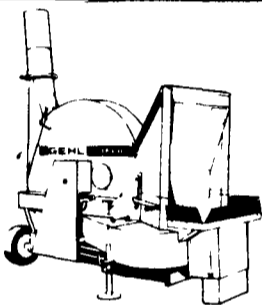

**SPECIAL: New GEHL 970 Box, 16 Ft. w/Roof**

& 3 Beaters On Martin HEAVY DUTY 12 Ton Single Axle w/Double  
Reach Coupling Pole, 12.5Lx15 10 Ply Tires ..... **ONLY \$5,975**

**If You Want Capacity, Try The All New Gehl Small Drum,  
1000 RPM Blower At A SPECIAL PRICE**

**All New Direct  
Drive 1000 RPM  
Hi-Capacity  
TRY IT!  
MODEL 1560**

**Unparalleled Performers**

**SPECIAL**

**\$2,645**

Less Cash  
Discount

**Also GEHL 1540  
Blower, 540 PTO,  
SN 20959. In Stock.**