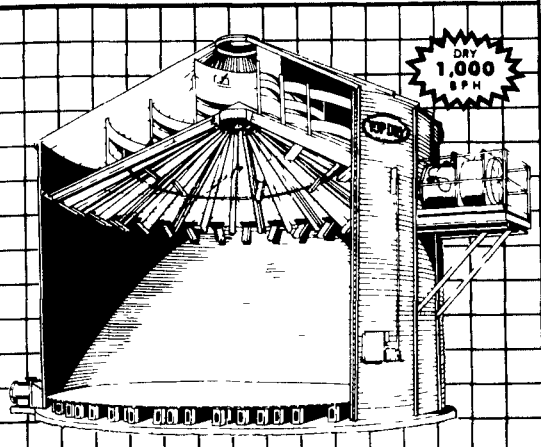

TOP DRY

THE TOP DRY DIFFERENCE!

- 540 TO 2100 BUSHEL BATCH CAPACITY
- 18' THRU 36' DIAMETERS
- USES GRAVITY AS AN ENERGY SOURCE
- DOUBLES AS A STORAGE BIN
- IT'S AFFORDABLE!
- EASY TO OPERATE
- LOW MAINTENANCE